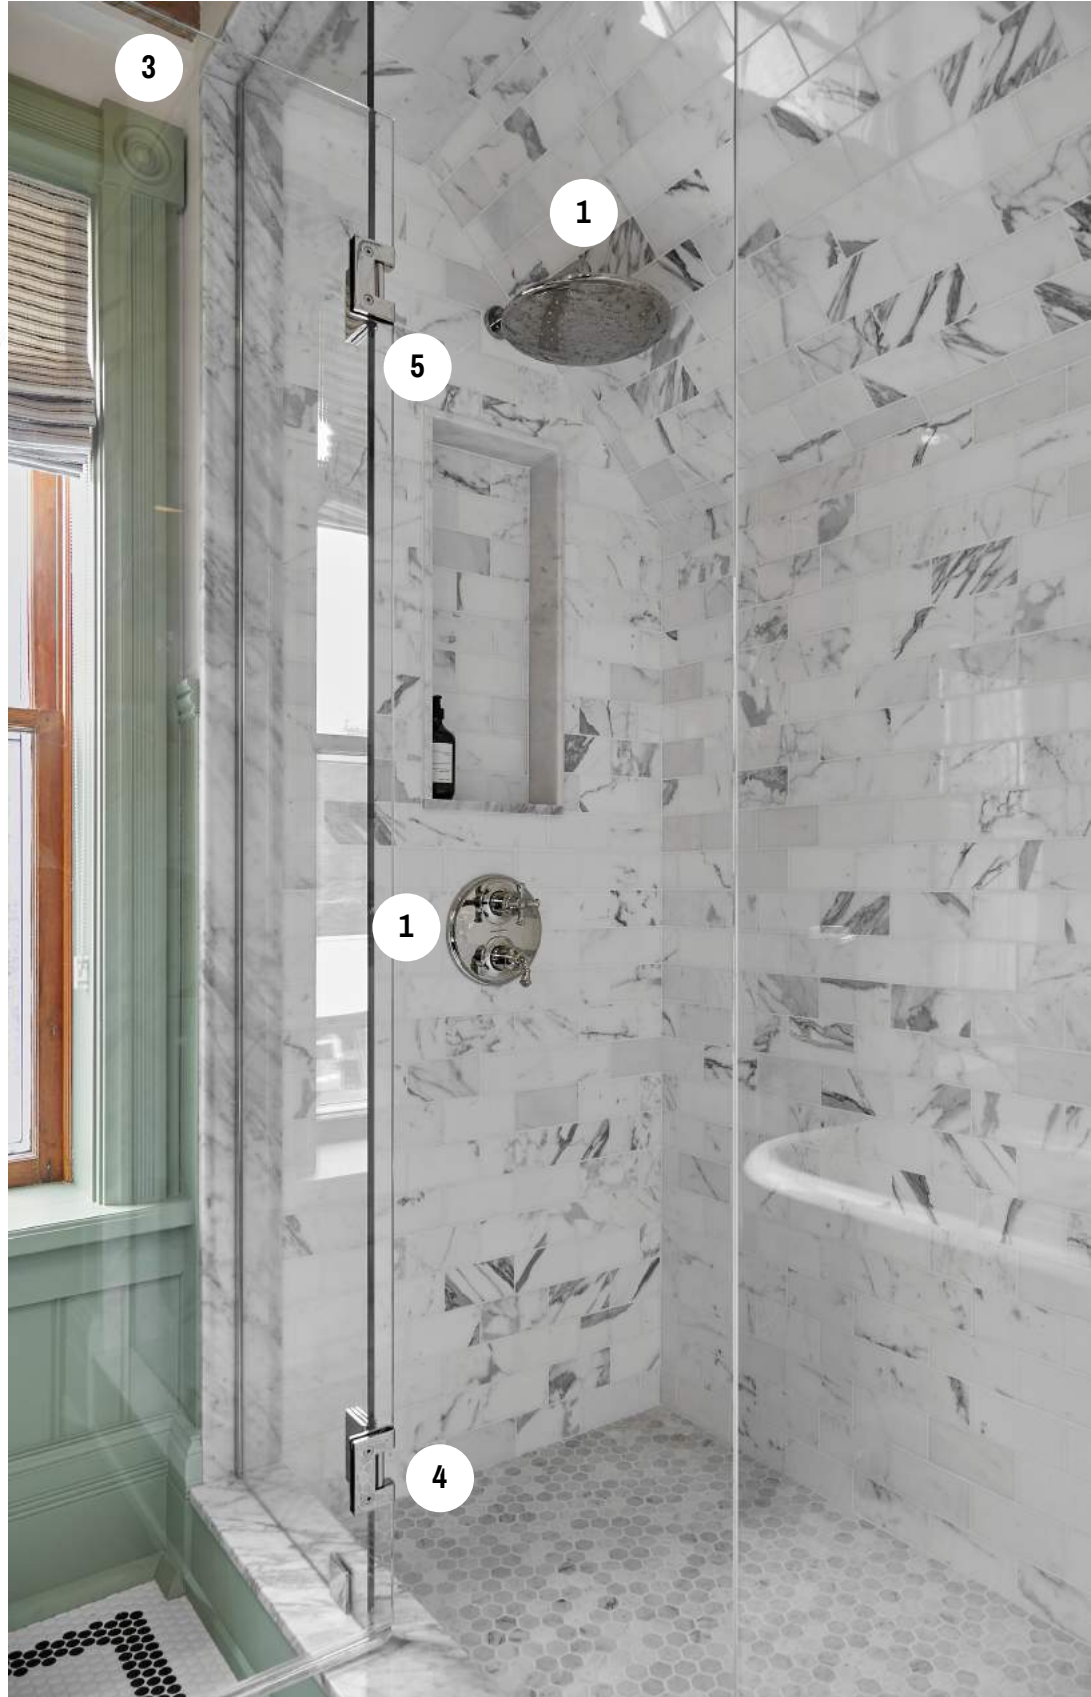

FARMHOUSE FACELIFT

KATIE & BRAD - SHOPPING GUIDE

1. PLUMBING FIXTURES: American Standard | [Spectra rainshower head](#) | [Delancey shower diverter](#) |

2. TOWELS: Lowe's | [Blue towels](#) |

3. PAINT: SICO | [Bonsai 6168-52](#) |

4. TILE: Ciot | [Calacatta extra polished](#) | [Bianco Carrara Hexagon](#) |

5. WATERPROOFING, NICHE & DRAIN: [Schluter Systems](#)

6. CABINET: [Urban Reclaimed](#)