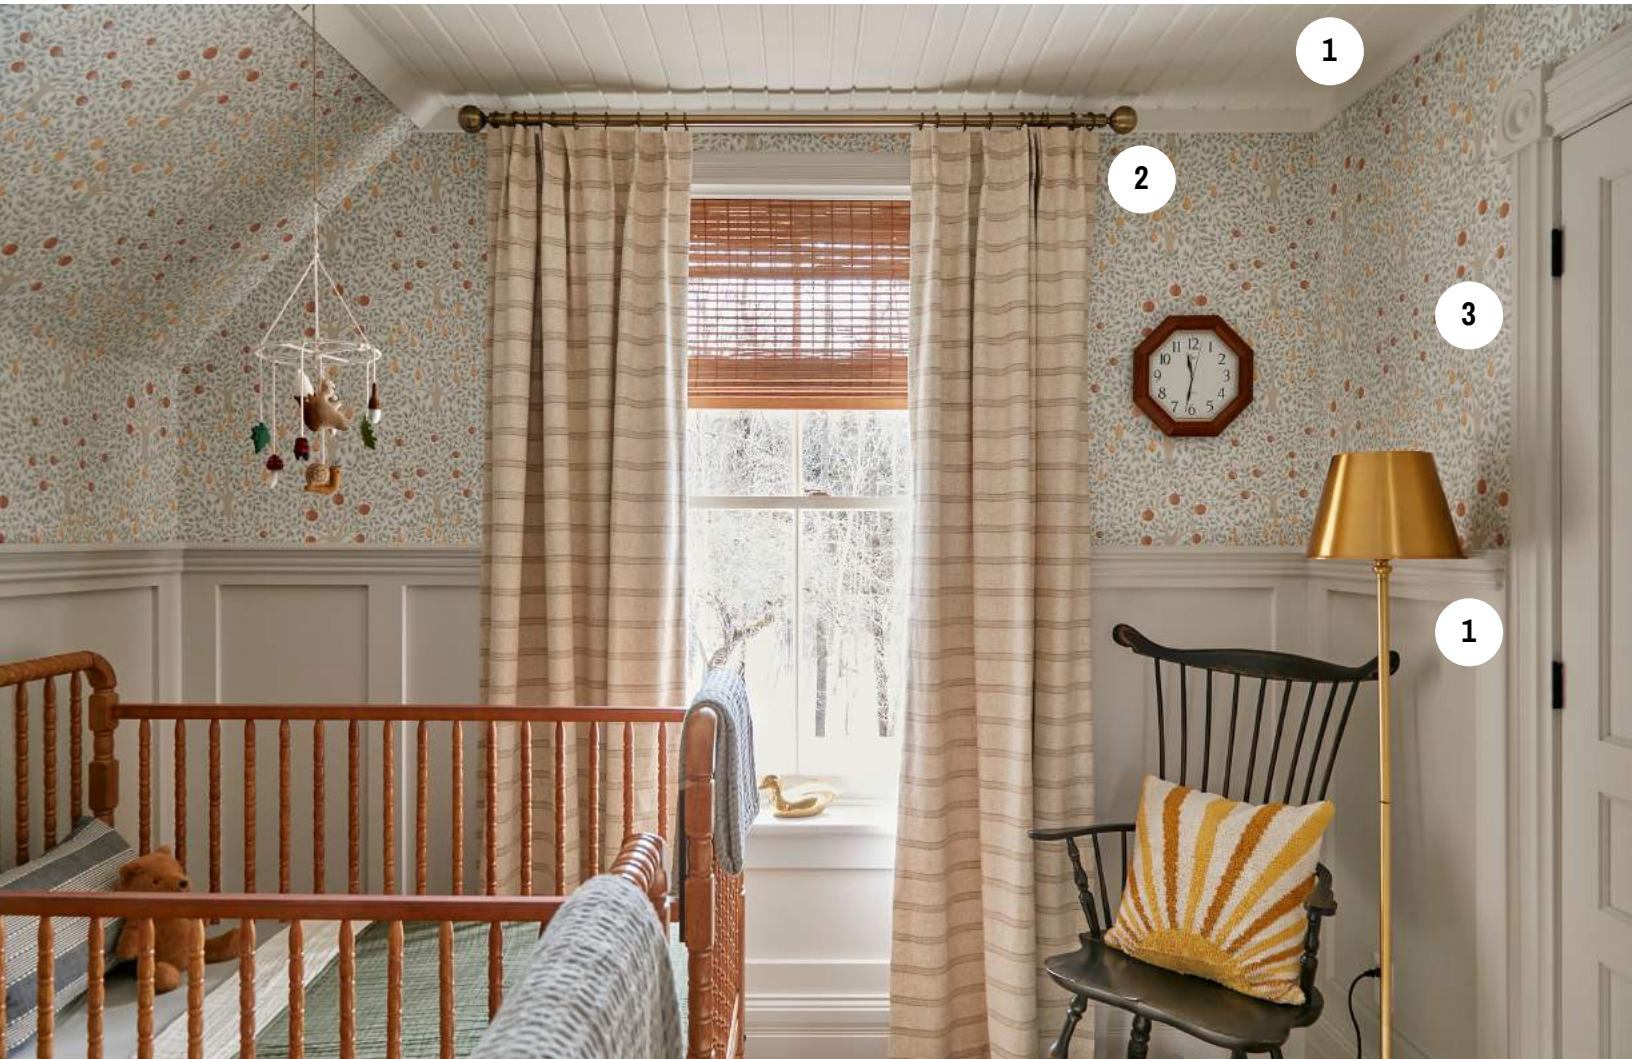

FARMHOUSE FACELIFT

KATIE & BRAD - SHOPPING GUIDE