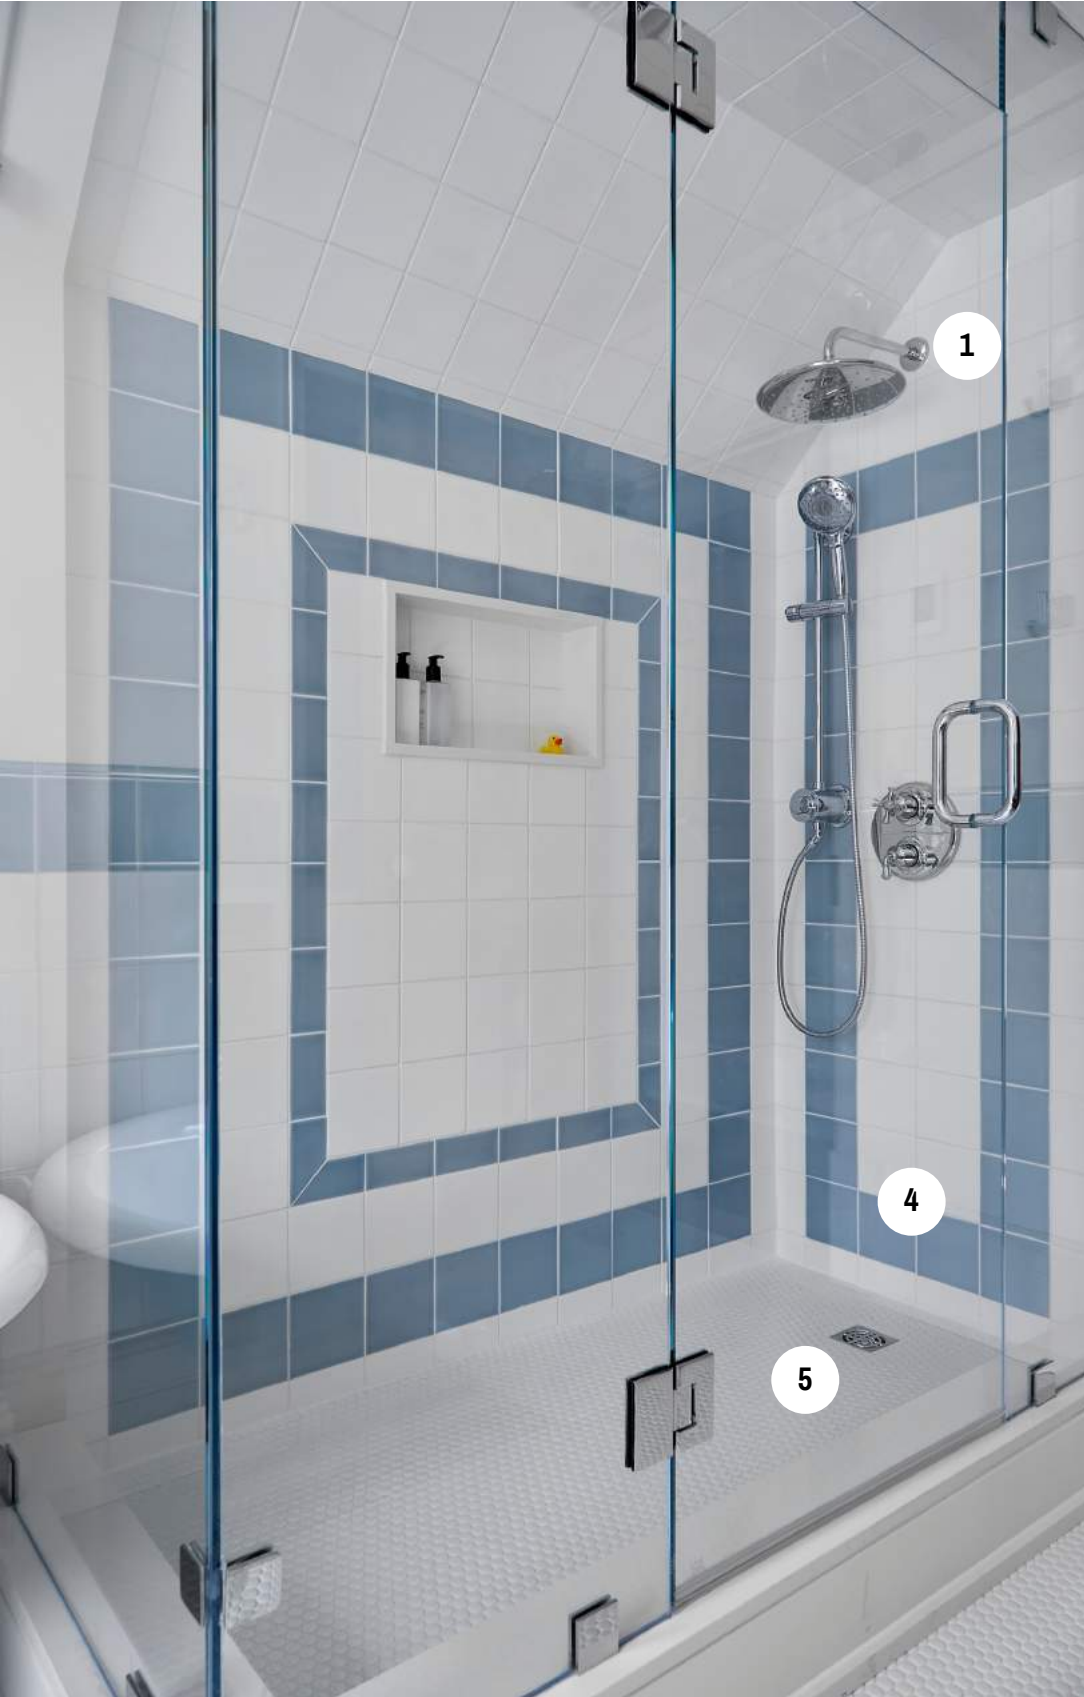

FARMHOUSE FACELIFT

KATIE & BRAD - SHOPPING GUIDE

1.PLUMBING FIXTURES & ACCESSORIES: American Standard | [Estate undermount sinks](#) | [Estate widespread faucets](#) | [Town Square S double robe hook](#) | [Town Square S free-standing tub filler](#) | [Toilet](#) | [TP holder](#) |

1. VANITY, LIGHTS & ACCESSORIES: [Lowe's](#) | [Brookside wax pine vanity](#) | [Harper wall sconces](#) | [Accessories](#) | [Towels](#) |

2. PLUMBING FIXTURES & ACCESSORIES: [American Standard](#) | [Town Square S free-standing tub filler](#) | [Town Square one-piece toilet](#) | [Town Square TP holder](#) |

3. PAINT: [SICO](#) | [Ceiling and walls Italian Marble 6231-11](#) | [Bathtub exterior Saxophone Solo 6018-52](#) |

4. TILES: [Ciot](#) | [Urban Atelier Nordico](#) | [Urban Atelier Branco](#) |

FARMHOUSE FACELIFT

KATIE & BRAD - SHOPPING GUIDE

1. PLUMBING FIXTURES: American Standard | [Spectra rain shower](#) | [Spectra hand shower rail system](#) | [Delancey shower diverter](#) |

2. TOWELS: Lowe's | [White towels](#) |