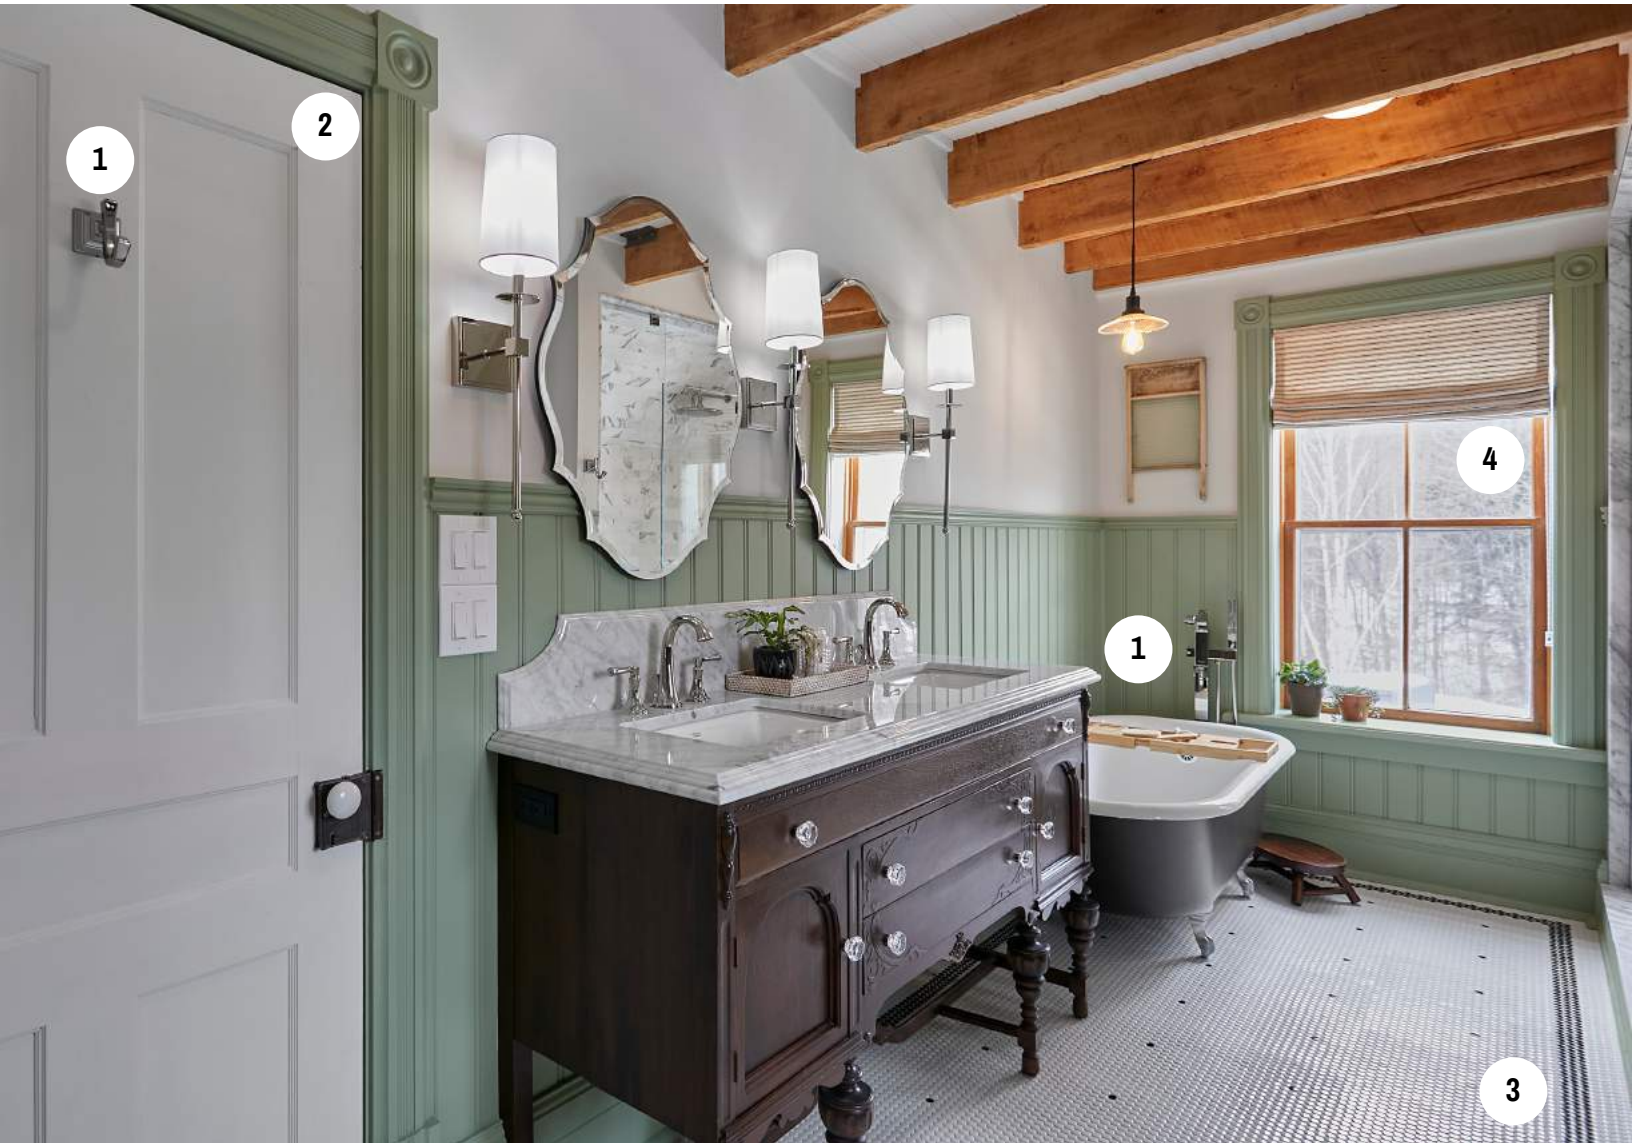

FARMHOUSE FACELIFT

KATIE & BRAD - SHOPPING GUIDE

1.PLUMBING FIXTURES & ACCESSORIES: American Standard | [Estate undermount sinks](#) | [Estate widespread faucets](#) | [Town Square S double robe hook](#) | [Town Square S free-standing tub filler](#) | [Toilet](#) | [TP holder](#) |