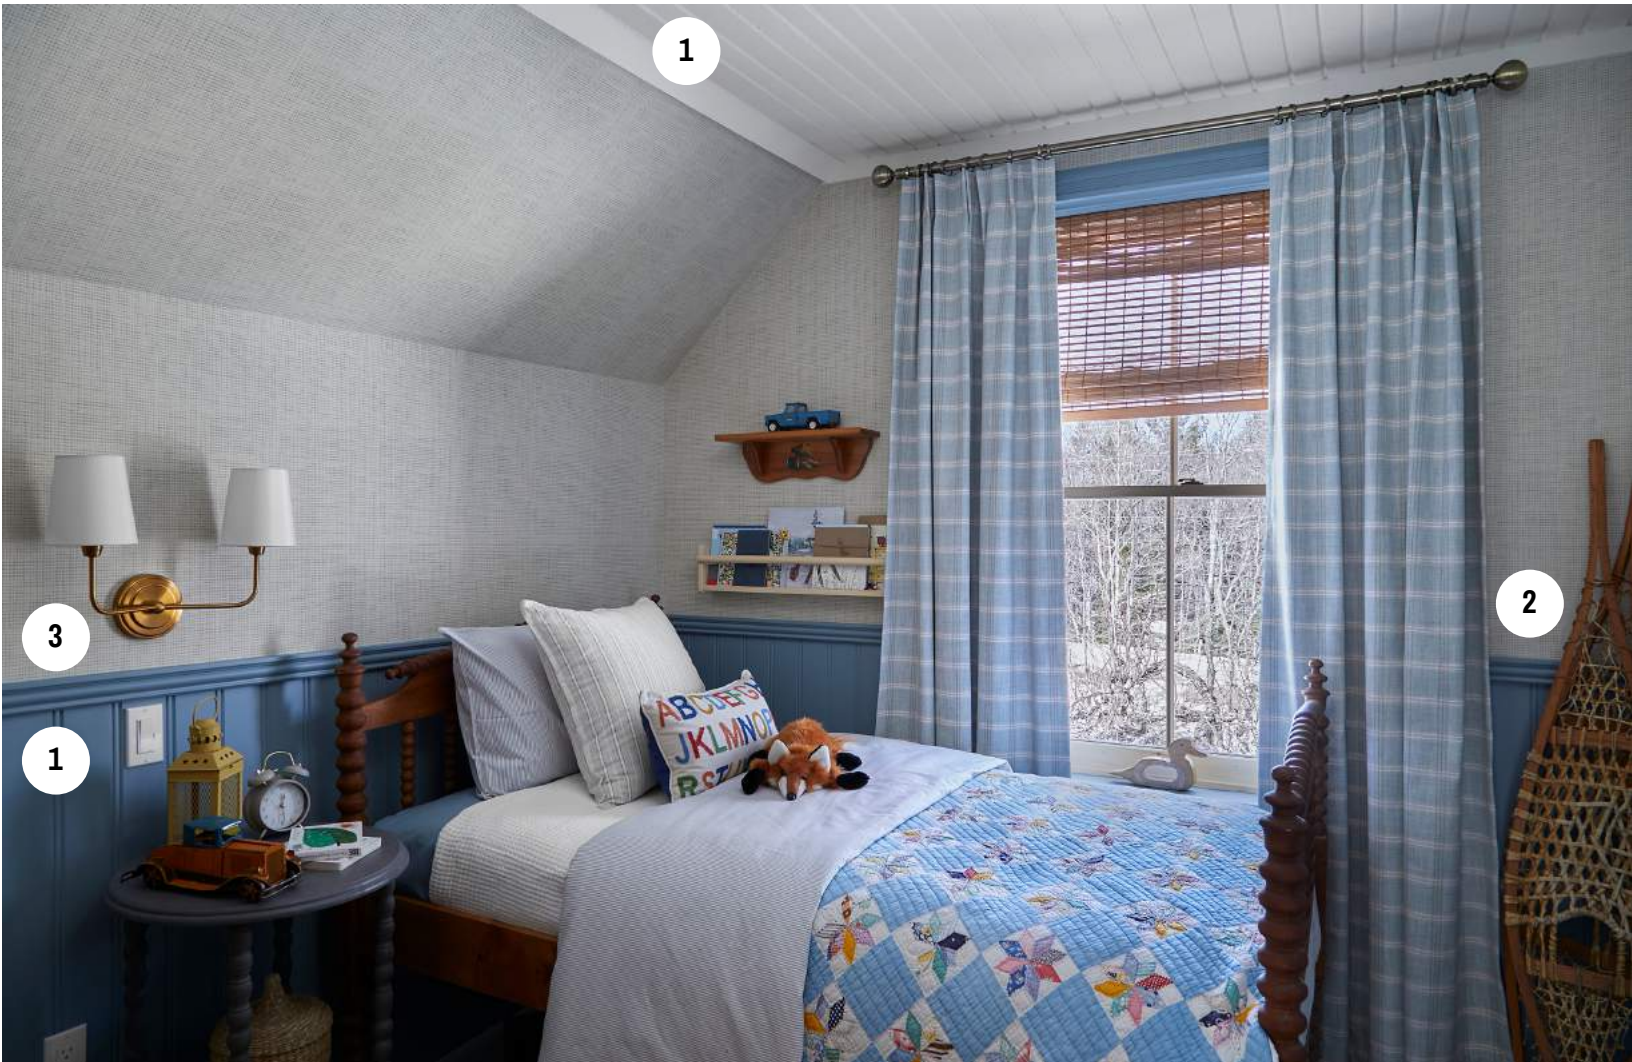

1. PAINT: SICO | Ceiling and floor Talcum White 6214-11 | Wainscoting Blue Chasm 6023-52 |

2. CUSTOM DRAPERY & PILLOWS: Nada Gasparik Interiors

3. WALLPAPER: Brewster Home Fashions | Nimmie taupe woven grasscloth | Twain black plaid |