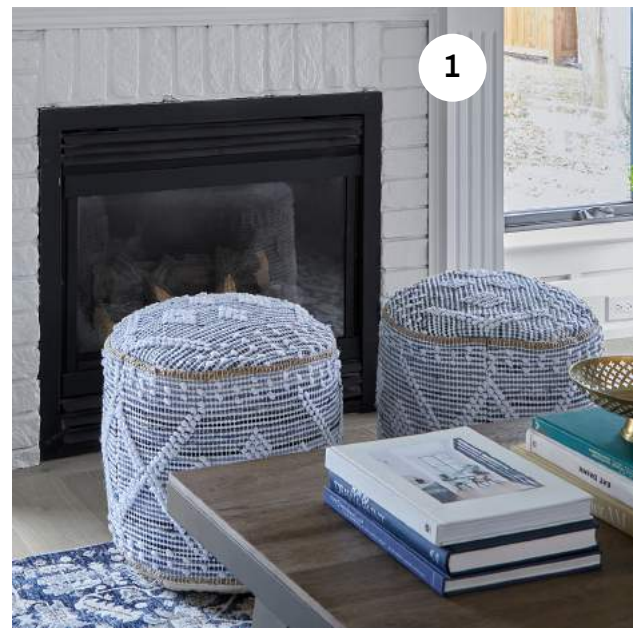

FARMHOUSE FACELIFT

MARIANNE & RON - SHOPPING GUIDE

1. PAINT: SICO - [Ceiling and walls](#) Pale Birch 6192-11

2. WINDOWS & DOORS: [Marvin Windows & Doors Canada](#)

3. CUSTOM DRAPERY: [Nada Gasparik Interiors](#)

4. FRAMED PHOTO PRINTS: [Posterjack](#)

FARMHOUSE FACELIFT

MARIANNE & RON - SHOPPING GUIDE

1. PAINT: SICO | Walls Pale Birch 6192-11 | Ceiling and fireplace Talcum White 6214-11

2. INSULATION: Rockwool

3. FRAMED PHOTO PRINTS: Posterjack

FARMHOUSE FACELIFT

MARIANNE & RON - SHOPPING GUIDE

- 1. PAINT: SICO - Walls and ceiling Pale Birch 6192-11
- 2. KITCHEN CABINETS & COUNTERTOPS: [Altima Kitchens](#)
- 3. CABINETS HARDWARE: Battle Creek Hardware - [Portland](#) and [Midwest](#) collections in Florentine Brass