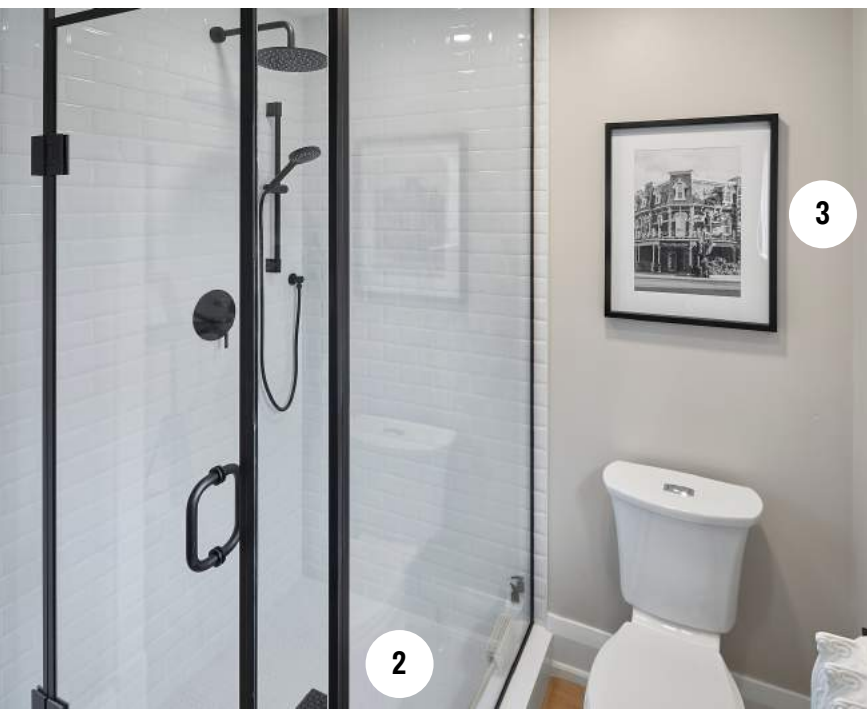

FARMHOUSE FACELIFT

MARIANNE & RON - SHOPPING GUIDE

1. PAINT: SICO - [Bathroom Dried Mushrooms 6185-21](#) | [Laundry room Iron Rod 6173-52](#)

2. WATERPROOFING, SHOWERPAN & DRAIN: [Schluter Systems](#)

3. FRAMED PHOTO PRINTS: [Posterjack](#)

ADDITIONAL SUPPLIERS INCLUDE:

CUSTOM TOOLBELTS: [Akrabis Leather](#)

TEMPORARY FLOOR PROTECTION: [Ramboard](#)

CONSTRUCTION FOOTWEAR: [Royer](#)