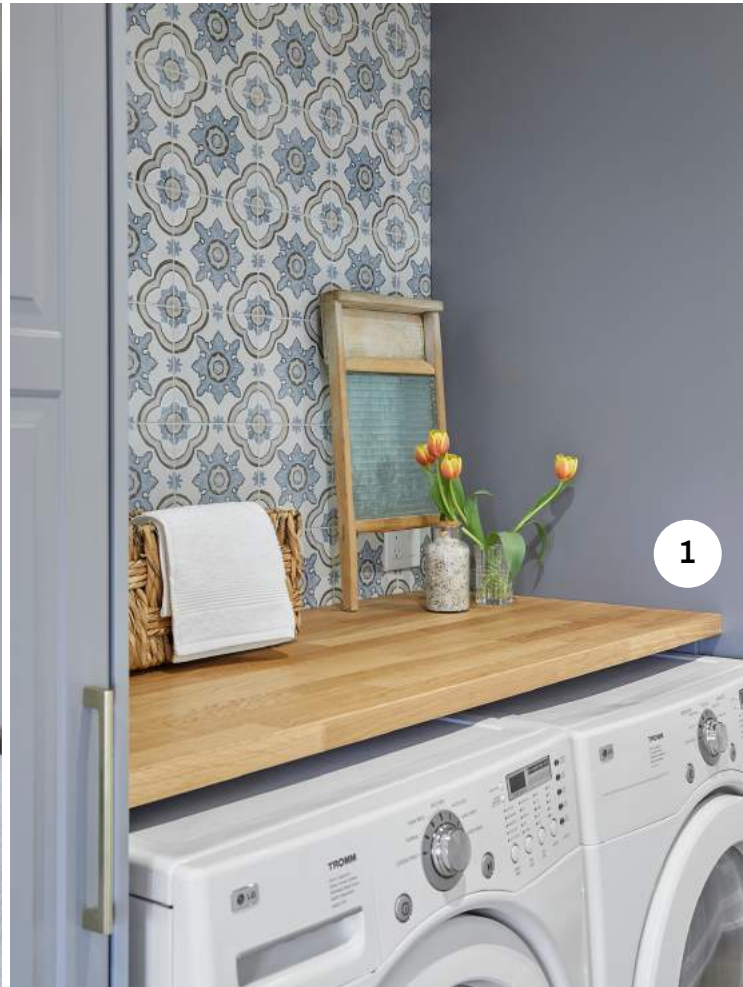

FARMHOUSE FACELIFT

MARIANNE & RON - SHOPPING GUIDE

1. PAINT: SICO - [Bathroom Dried Mushrooms 6185-21](#) | [Laundry room Iron Rod 6173-52](#)

2. WATERPROOFING, SHOWERPAN & DRAIN: [Schluter Systems](#)

3. FRAMED PHOTO PRINTS: [Posterjack](#)

ADDITIONAL SUPPLIERS INCLUDE:

CUSTOM TOOLBELTS: [Akrabis Leather](#)

TEMPORARY FLOOR PROTECTION: [Ramboard](#)

CONSTRUCTION FOOTWEAR: [Royer](#)