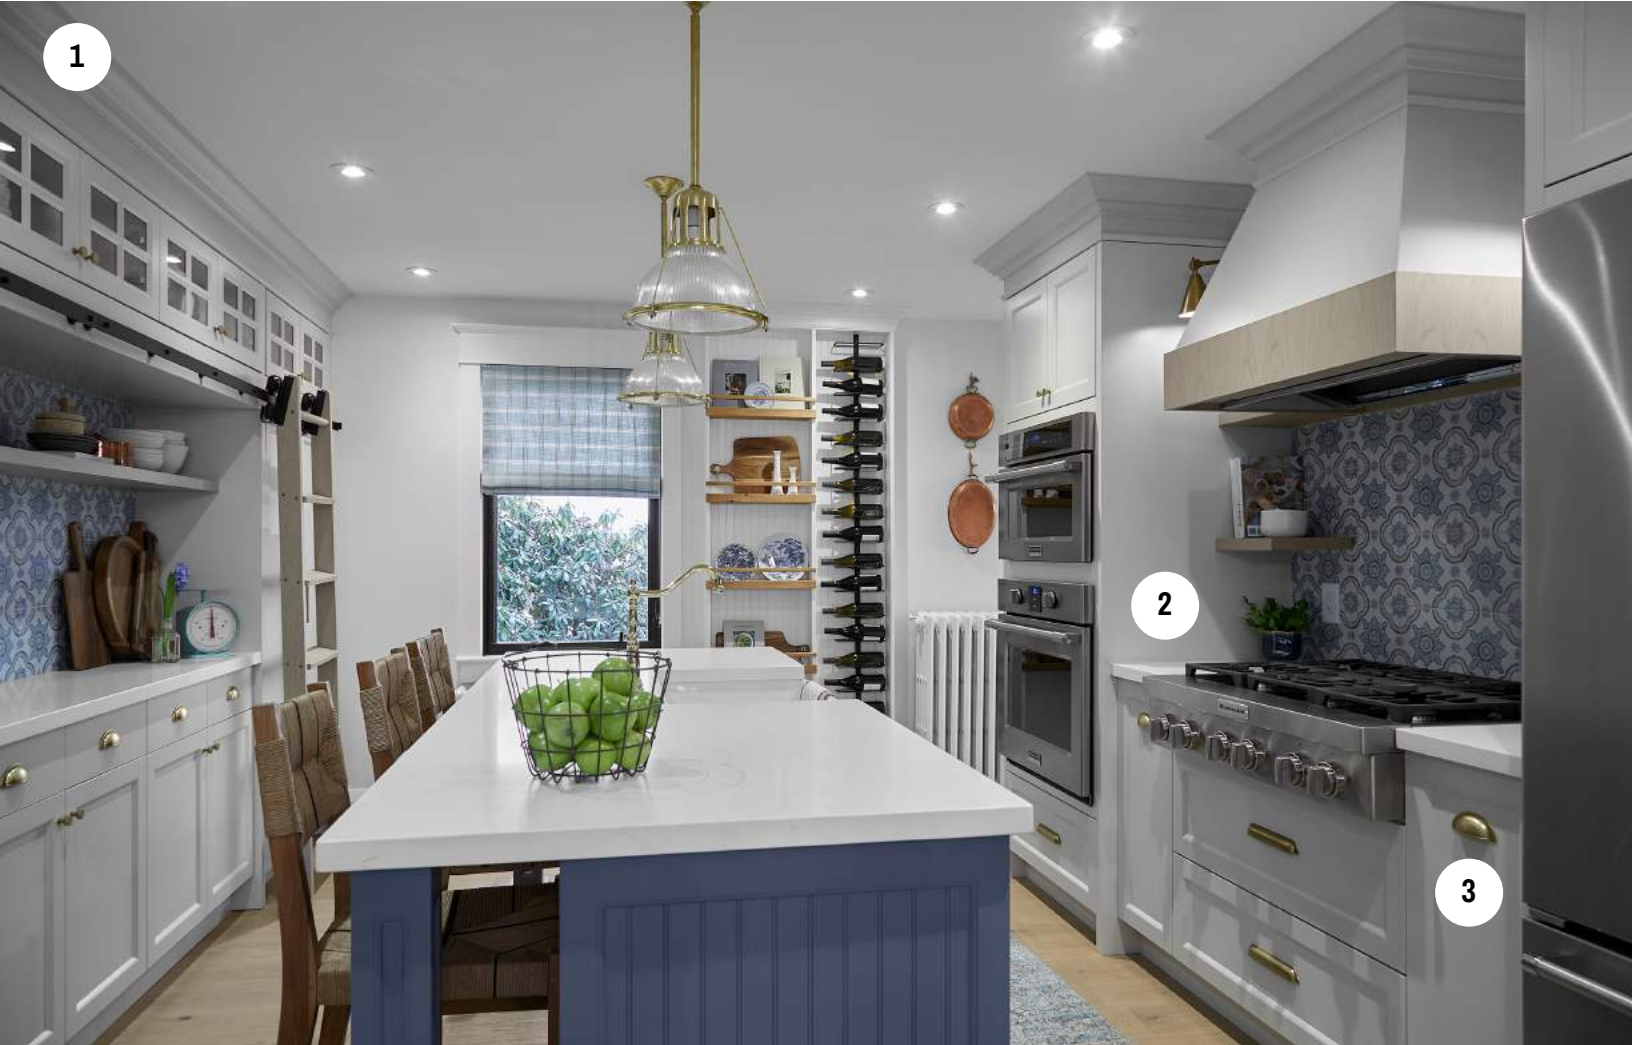

FARMHOUSE FACELIFT

MARIANNE & RON - SHOPPING GUIDE

- 1. PAINT: SICO - Walls and ceiling Pale Birch 6192-11
- 2. KITCHEN CABINETS & COUNTERTOPS: [Altima Kitchens](#)
- 3. CABINETS HARDWARE: Battle Creek Hardware - [Portland](#) and [Midwest](#) collections in Florentine Brass