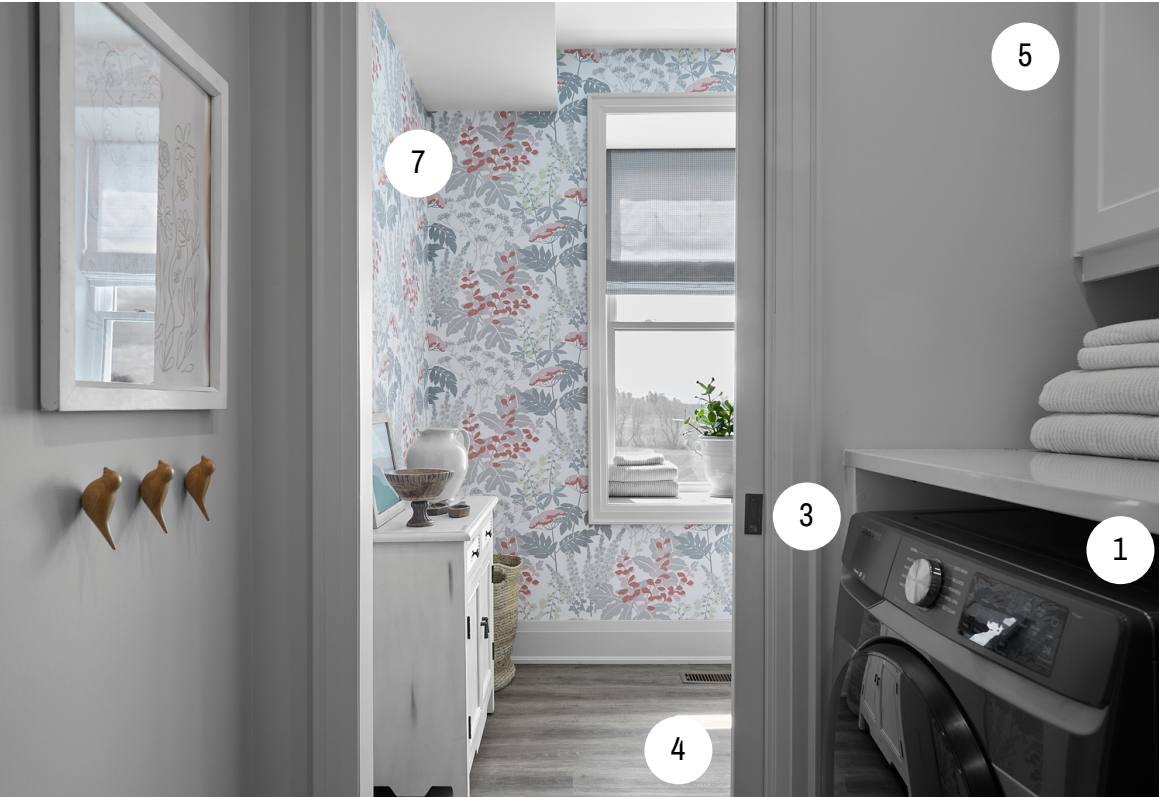

FARMHOUSE FACELIFT

HAILEY & JASON - SHOPPING GUIDE

1. APPLIANCES: Lowe's | [Samsung electric dryer](#) | [Samsung front load washer](#)

2. TILES: Lowe's | [Light smoke ceramic](#)

3. POCKET DOOR: Lowe's | [Pocket Door Frame with Hardware](#)

4. FLOORING: Lowe's | [Luxury Vinyl Plank in Tuscan Mist Oak](#)

5. PAINT: SICO | Walls [Cottonseed Oil 6186-11](#) |

6. CABINETRY: Lowe's | [Eclipse cabinetry](#) | [Hardware - champagne bronze](#)

7. WALLPAPER: Brewster Home Fashion | [Brie Pink Forest Flowers](#)