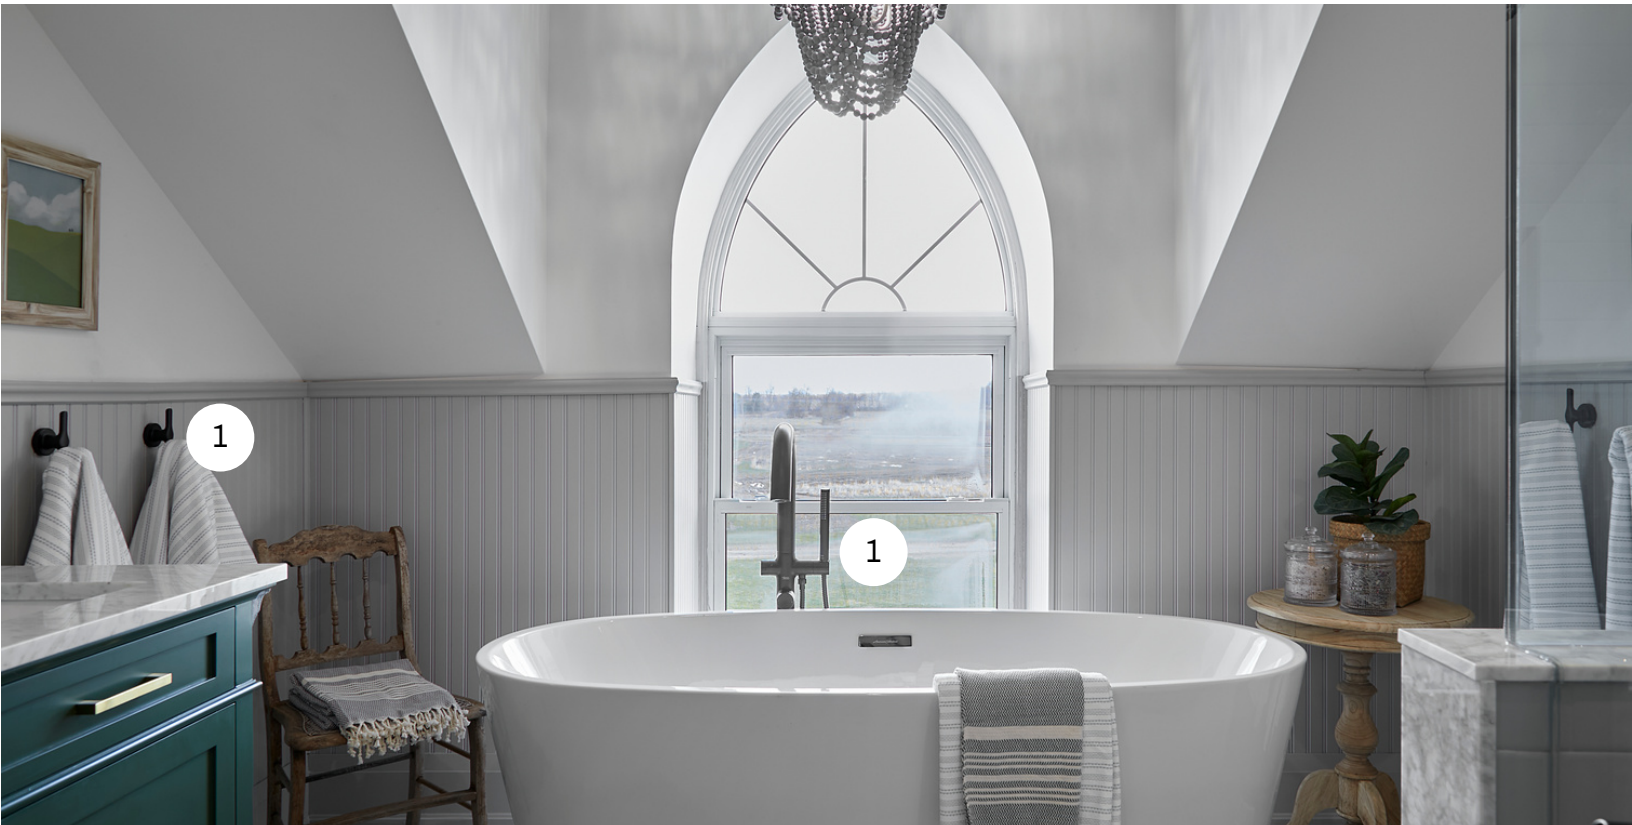

6. CABINETRY: Lowe's | [Eclipse cabinetry](#) | [Hardware - champagne bronze](#)

7. WALLPAPER: Brewster Home Fashion | [Brie Pink Forest Flowers](#)

FARMHOUSE FACELIFT

HAILEY & JASON - SHOPPING GUIDE

1. VANITY WITH SINK, FAUCET, TOILET & ACCESSORIES: [American Standard | Studio S Inch Vanity](#) | [Studio S Vitreous china vanity top](#) | [Studio S bathroom faucet w/lever handles](#) | [Studio S towel ring](#) | [Studio touchless toilet w/seat](#)

2. MEDICINE CABINET: [Lowe's | Round medicine cabinet](#)

3. WALLPAPER: [Brewster Home Fashion | Brie Pink Forest Flowers](#)

FARMHOUSE FACELIFT

HAILEY & JASON - SHOPPING GUIDE

1. BATHTUB & ACCESSORIES: American Standard | [Coastal Serin freestanding bathtub](#) | [Contemporary round freestanding handle faucet](#) | [Studio S double robe hooks](#)