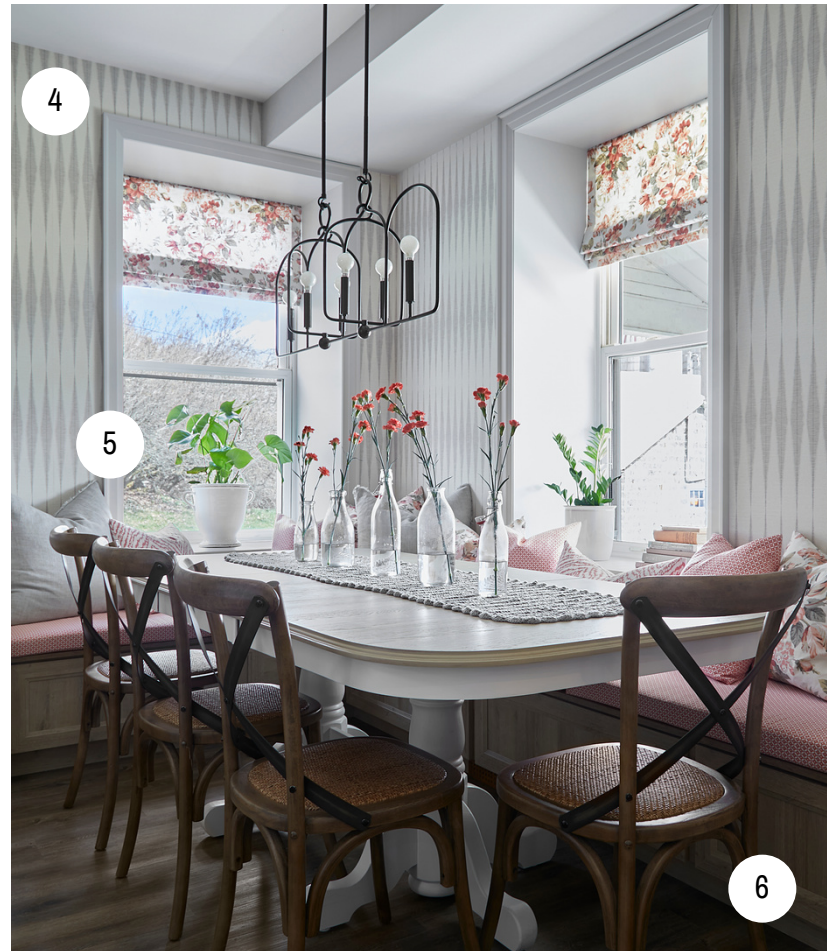

FARMHOUSE FACELIFT

HAILEY & JASON - SHOPPING GUIDE

1. CABINETS: Lowe's | [Eclipse cabinetry](#) | [Hardware - champagne bronze](#)

2. COUNTER & TILES: Lowe's | [Subway tile](#) | [Ultra quartz gran bianco](#)

3. APPLIANCES: Lowe's | [Frigidaire refrigerator w/ice maker](#)

4. WALLPAPER: Lowe's | [RoomMates Handloom paper](#)

5. WINDOW: Lowe's | [Jeld-Wen single hung window](#)

6. DINING CHAIRS: LH Imports | [Crossback chair - Sundried](#)