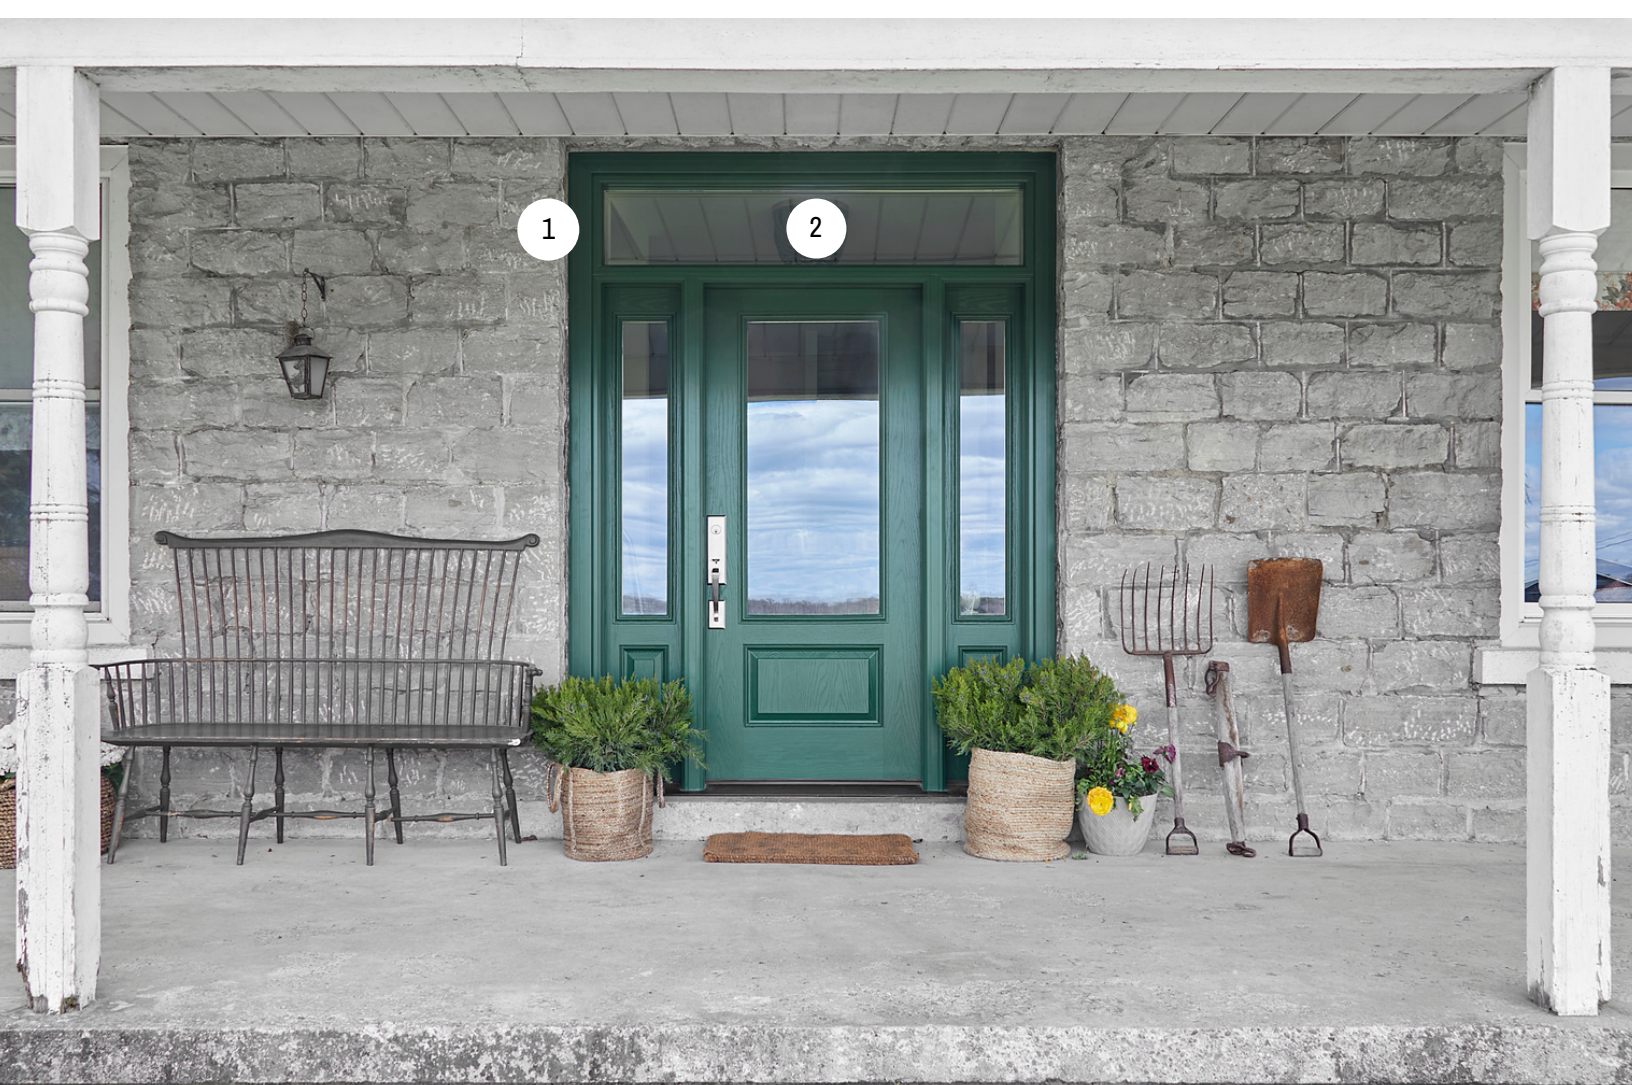

FARMHOUSE FACELIFT

HAILEY & JASON - SHOPPING GUIDE

1.PAINT: SICO - [Dockside Green 6145-83](#)

2.FRONT DOOR: [Frank by Ostaco](#)

ADDITIONAL SUPPLIERS INCLUDE:

CUSTOM TOOLBELTS: [Akribis Leather](#)

TEMPORARY FLOOR PROTECTION: [Ramboard](#)