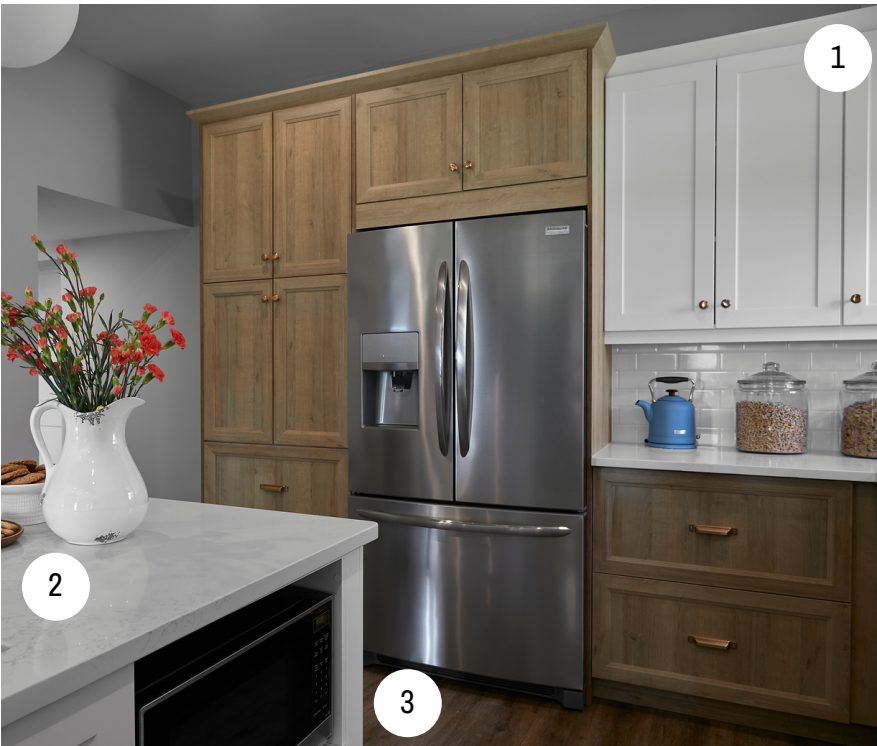

FARMHOUSE FACELIFT

HAILEY & JASON - SHOPPING GUIDE

1. CABINETS: Lowe's | [Eclipse cabinetry](#) | [Hardware - champagne bronze](#)

2. COUNTER & TILES: Lowe's | [Subway tile](#) | [Ultra quartz gran bianco](#)

3. APPLIANCES: Lowe's | [Frigidaire refrigerator w/ice maker](#)

4. WALLPAPER: Lowe's | [RoomMates Handloom paper](#)

5. WINDOW: Lowe's | [Jeld-Wen single hung window](#)

6. DINING CHAIRS: LH Imports | [Crossback chair - Sundried](#)