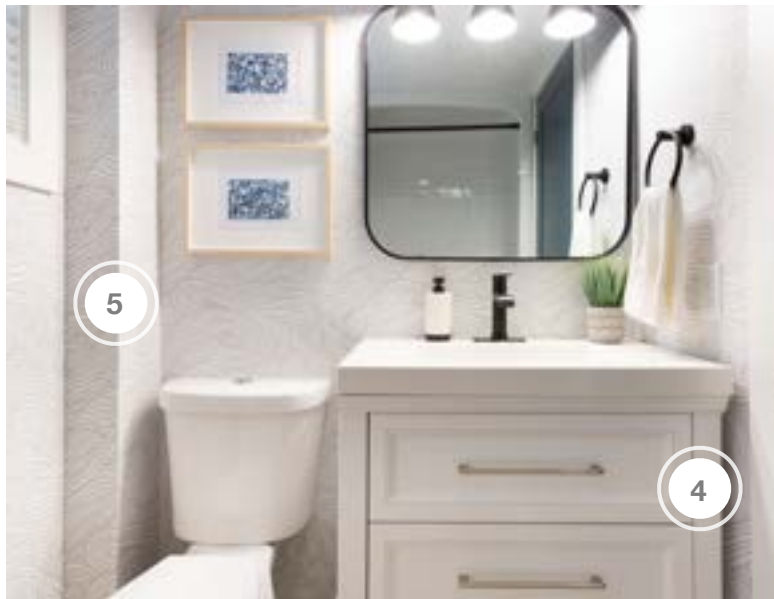

# SCOTT'S VACATION HOUSE RULES

SHOPPING GUIDE | SEASON 4, EPISODE 3 | "LIMITLESS LAKE HOUSE"

1. CIOT - MAIN BATH SHOWER FLOOR & WALL TILE
2. SCHLUTER SYSTEMS - WATERPROOFING SYSTEM
3. SCOTT MCGILLIVRAY COLLECTION - LIGHTING
4. SCOTT MCGILLIVRAY COLLECTION - VANITY
5. SPOONFLOWER - WALLPAPER