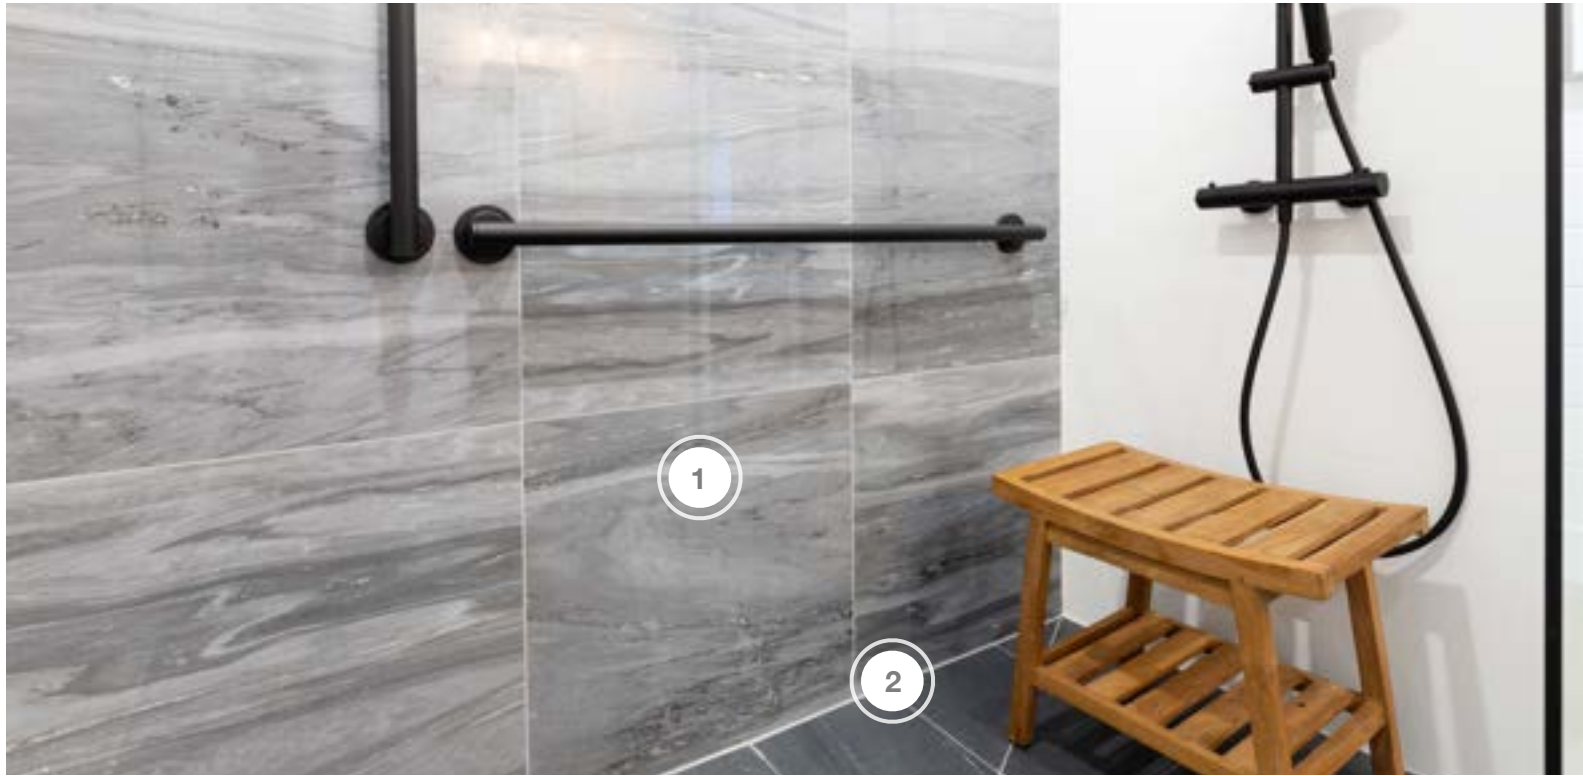

SCOTT'S VACATION HOUSE RULES

SHOPPING GUIDE | SEASON 4, EPISODE 3 | "LIMITLESS LAKE HOUSE"

1. CIOT - MAIN BATH SHOWER FLOOR & WALL TILE
2. SCHLUTER SYSTEMS - WATERPROOFING SYSTEM
3. SCOTT MCGILLIVRAY COLLECTION - LIGHTING
4. SCOTT MCGILLIVRAY COLLECTION - VANITY
5. SPOONFLOWER - WALLPAPER