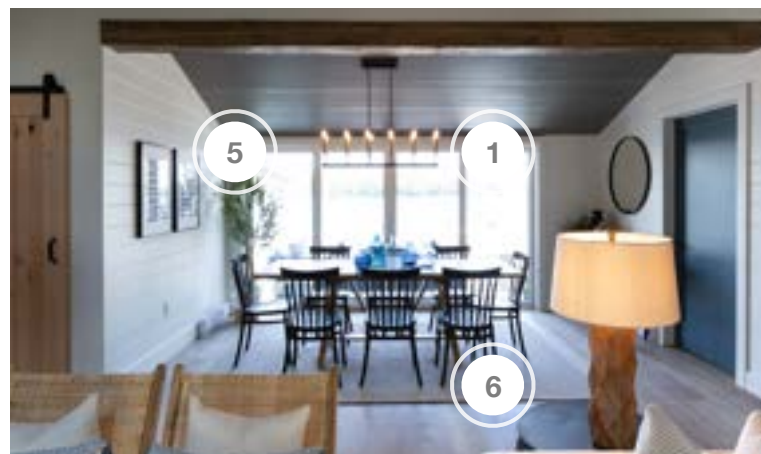

# SCOTT'S VACATION HOUSE RULES

SHOPPING GUIDE | SEASON 4, EPISODE 3 | "LIMITLESS LAKE HOUSE"

1. DVI LIGHTING - LIGHTING

2. FANIMATION - CEILING FAN

3. GRAND RIVER NATURAL STONE LTD - STONE VENEER

4. LIGHTBEAM DESIGN - FAUX WOOD BEAMS