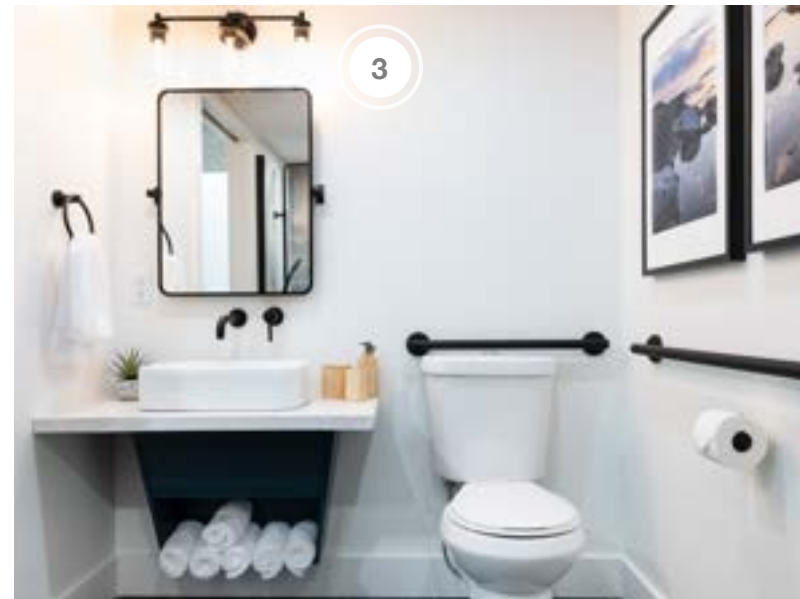

# SCOTT'S VACATION HOUSE RULES

SHOPPING GUIDE | SEASON 4, EPISODE 3 | "LIMITLESS LAKE HOUSE"

1. CIOT - MAIN BATH SHOWER FLOOR & WALL TILE
2. SCHLUTER SYSTEMS - WATERPROOFING SYSTEM
3. SCOTT MCGILLIVRAY COLLECTION - LIGHTING
4. SCOTT MCGILLIVRAY COLLECTION - VANITY
5. SPOONFLOWER - WALLPAPER