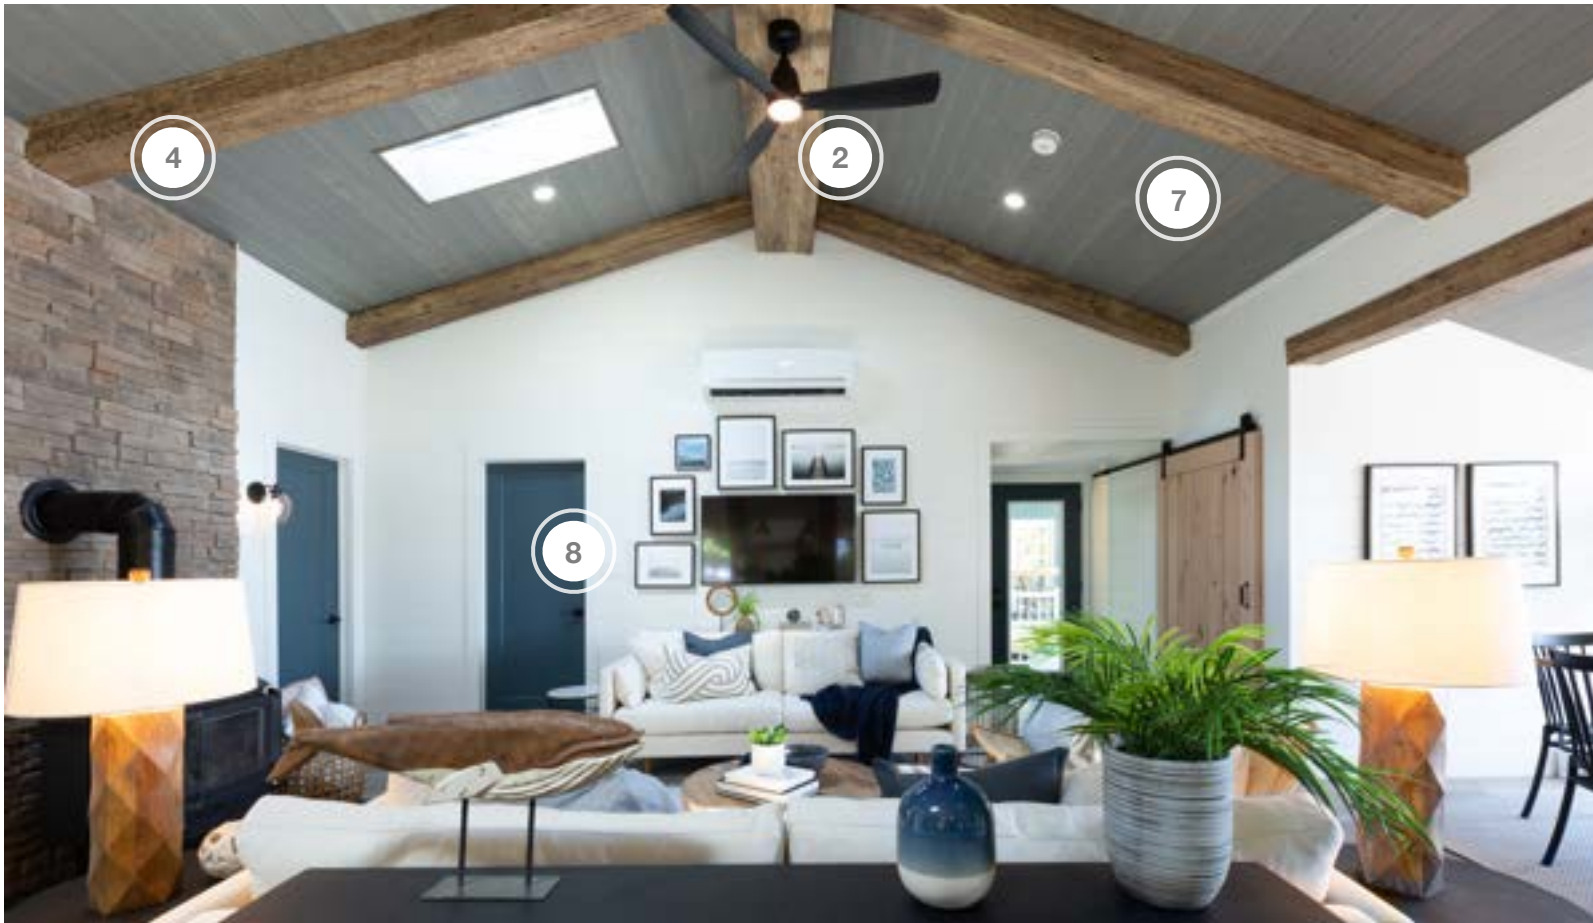

# SCOTT'S VACATION HOUSE RULES

SHOPPING GUIDE | SEASON 4, EPISODE 3 | "LIMITLESS LAKE HOUSE"

1. DVI LIGHTING - LIGHTING

2. FANIMATION - CEILING FAN

3. GRAND RIVER NATURAL STONE LTD - STONE VENEER

4. LIGHTBEAM DESIGN - FAUX WOOD BEAMS