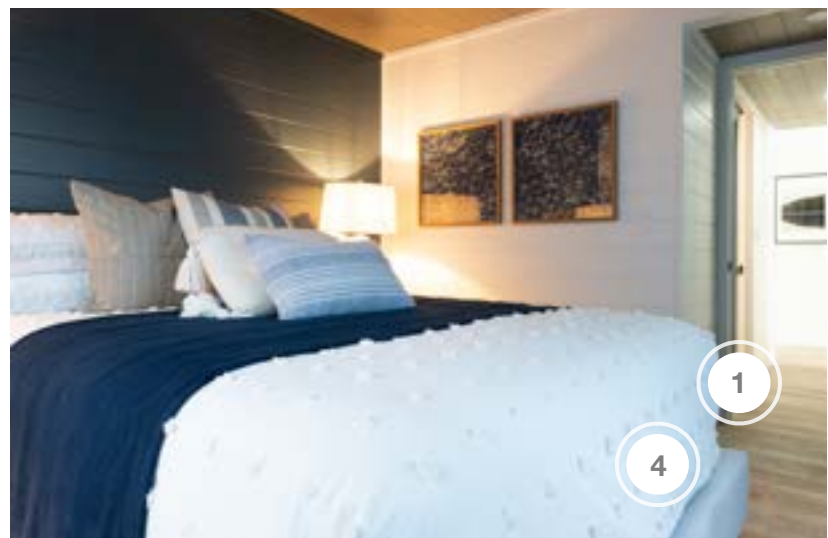

SCOTT'S VACATION HOUSE RULES

SHOPPING GUIDE | SEASON 4, EPISODE 3 | "LIMITLESS LAKE HOUSE"

1. RAM BOARD - FLOOR PROTECTION
2. ROCKWOOL - INSULATION
3. SPOONFLOWER - WALLPAPER
4. STEARNS & FOSTER - MATTRESS & MOTORIZED BASE