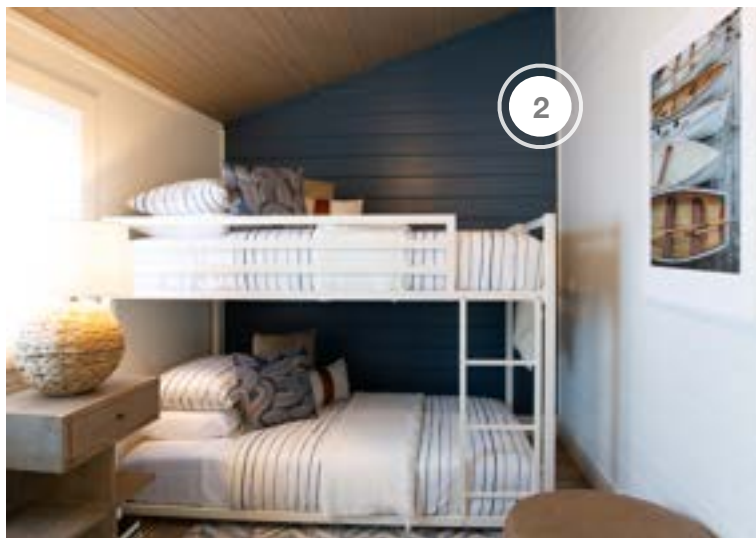

SCOTT'S VACATION HOUSE RULES

SHOPPING GUIDE | SEASON 4, EPISODE 3 | "LIMITLESS LAKE HOUSE"

1. RAM BOARD - FLOOR PROTECTION
2. ROCKWOOL - INSULATION
3. SPOONFLOWER - WALLPAPER
4. STEARNS & FOSTER - MATTRESS & MOTORIZED BASE