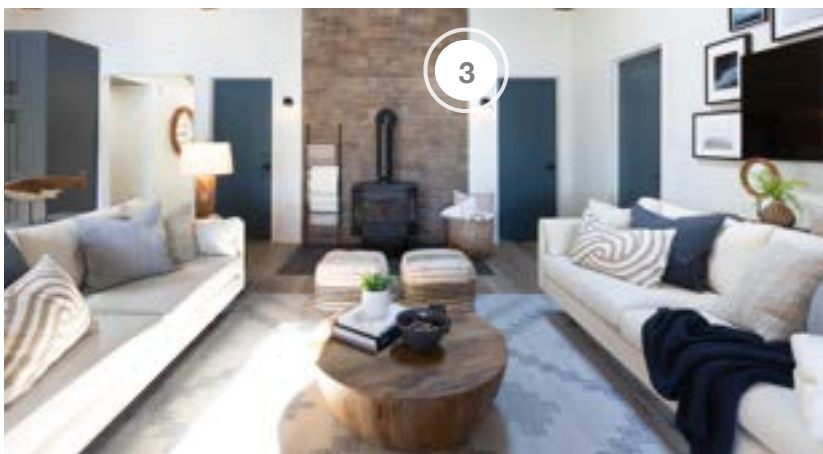

# SCOTT'S VACATION HOUSE RULES

SHOPPING GUIDE | SEASON 4, EPISODE 3 | "LIMITLESS LAKE HOUSE"

1. DVI LIGHTING - LIGHTING

2. FANIMATION - CEILING FAN

3. GRAND RIVER NATURAL STONE LTD - STONE VENEER

4. LIGHTBEAM DESIGN - FAUX WOOD BEAMS