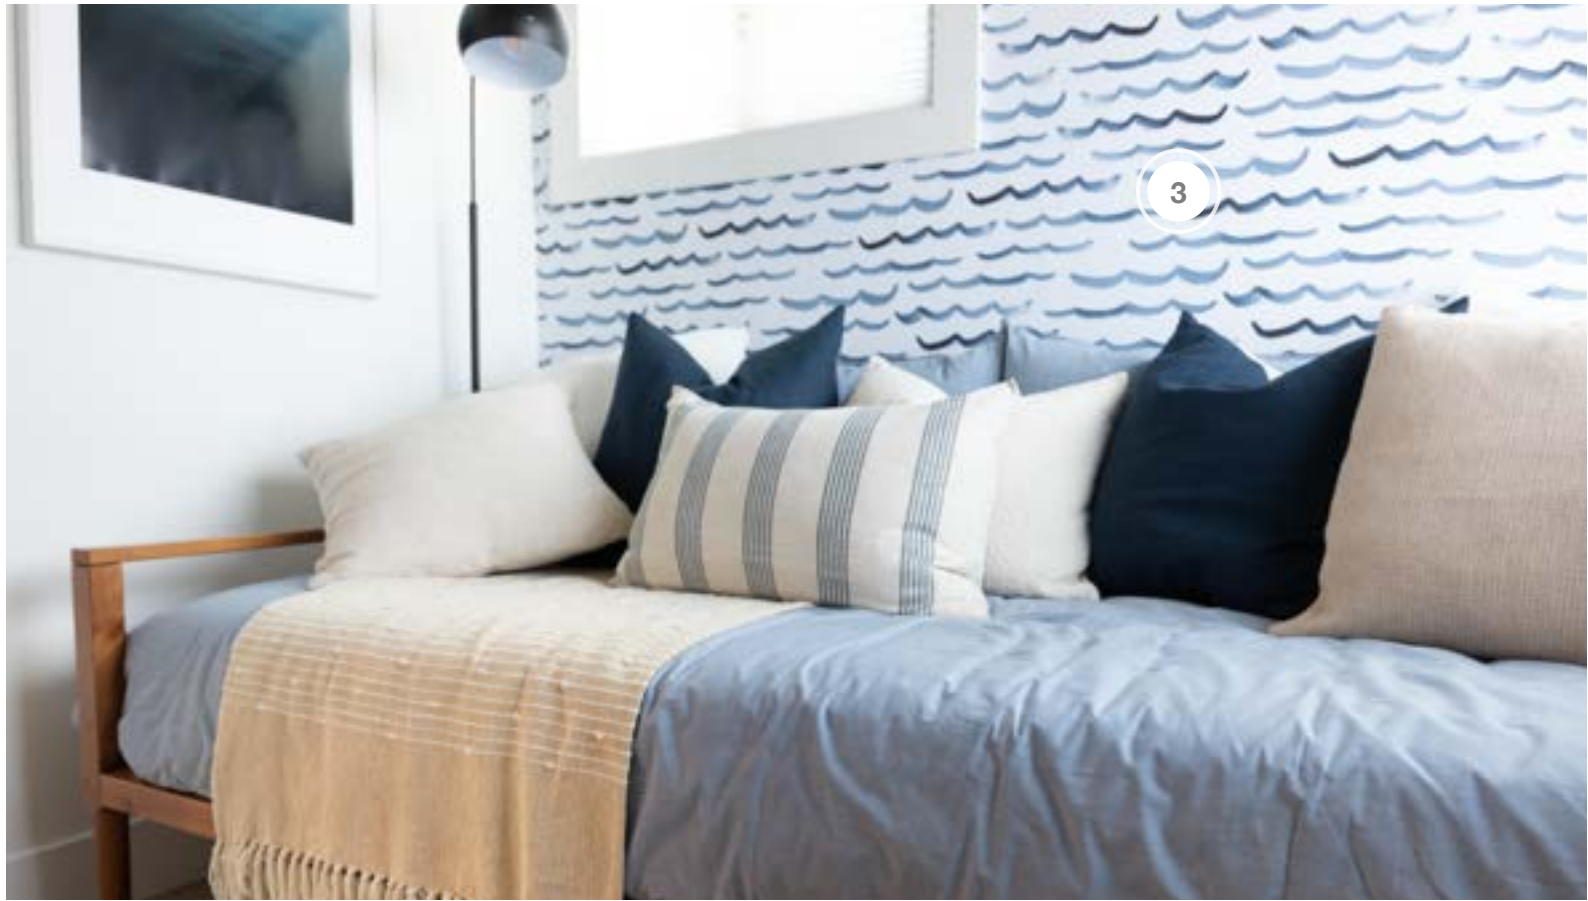

SCOTT'S VACATION HOUSE RULES

SHOPPING GUIDE | SEASON 4, EPISODE 3 | "LIMITLESS LAKE HOUSE"

1. RAM BOARD - FLOOR PROTECTION
2. ROCKWOOL - INSULATION
3. SPOONFLOWER - WALLPAPER
4. STEARNS & FOSTER - MATTRESS & MOTORIZED BASE