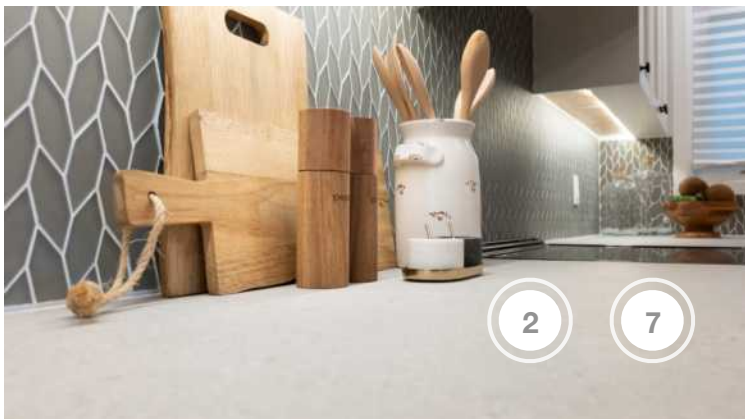

SCOTT'S VACATION HOUSE RULES

SHOPPING GUIDE | SEASON 4, EPISODE 2 | "BREEZY BEACH HOUSE"

1. BERENSON - HARDWARE
2. CIOT - COUNTERTOP
3. COAST APPLIANCES - APPLIANCES
4. CYCLONE RANGE HOODS INC - RANGE HOOD INSERT
5. ELKAY PROVIDED BY DOBBIN SALES - PLUMBING FIXTURES
6. JEFFREY COURT - BACKSPLASH TILE
7. LATITUDE COUNTERTOPS - COUNTERTOP FABRICATION