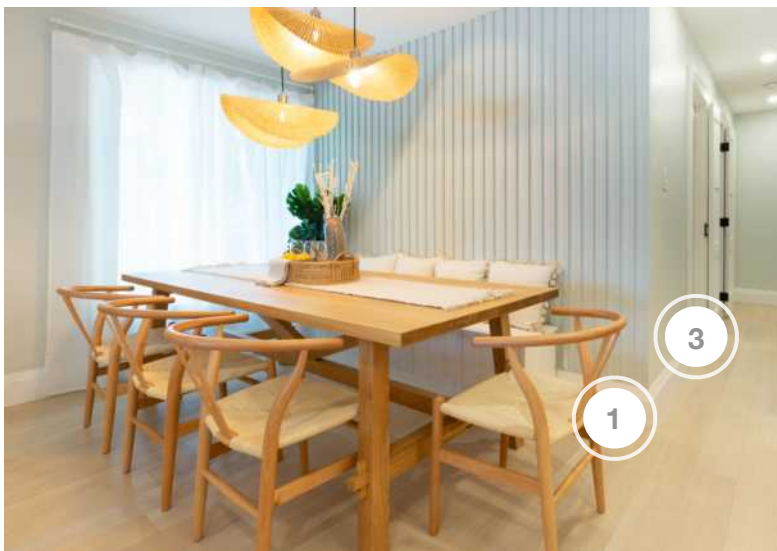

SCOTT'S VACATION HOUSE RULES

SHOPPING GUIDE | SEASON 4, EPISODE 2 | "BREEZY BEACH HOUSE"

1. MFKTO: WISHBONE CHAIRS & COFFEE TABLE
2. READY PINE - TONGUE & GROOVE
3. SCOTT MCGILLIVRAY COLLECTION - FLOORING
4. WOOD CREST CABINETRY - CUSTOM DESK