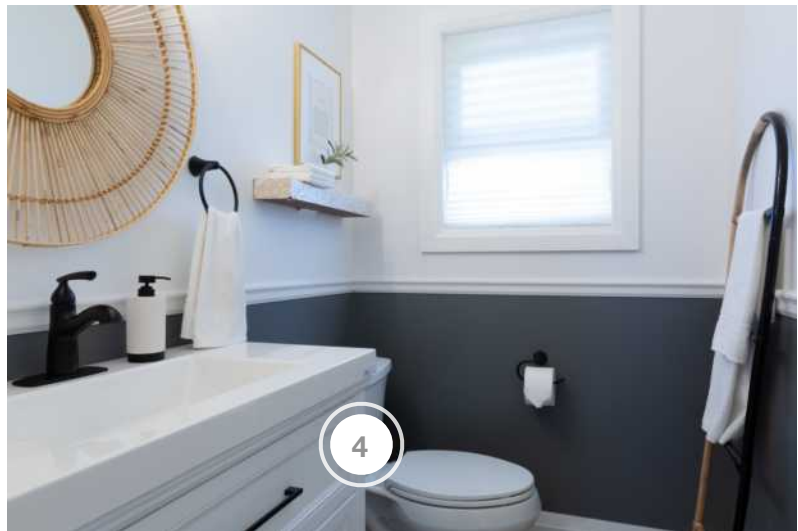

SCOTT'S VACATION HOUSE RULES

SHOPPING GUIDE | SEASON 4, EPISODE 2 | "BREEZY BEACH HOUSE"

1. CIOT - FLOOR & SHOWER TILE
2. SCHLUTER SYSTEMS - WATERPROOFING SYSTEM
3. SCOTT MCGILLIVRAY COLLECTION - LIGHTING
4. SCOTT MCGILLIVRAY COLLECTION - VANITY

5. TRIMLITE MANUFACTURING INC - INTERIOR DOORS
6. WEST MIRRORS - MIRRORS