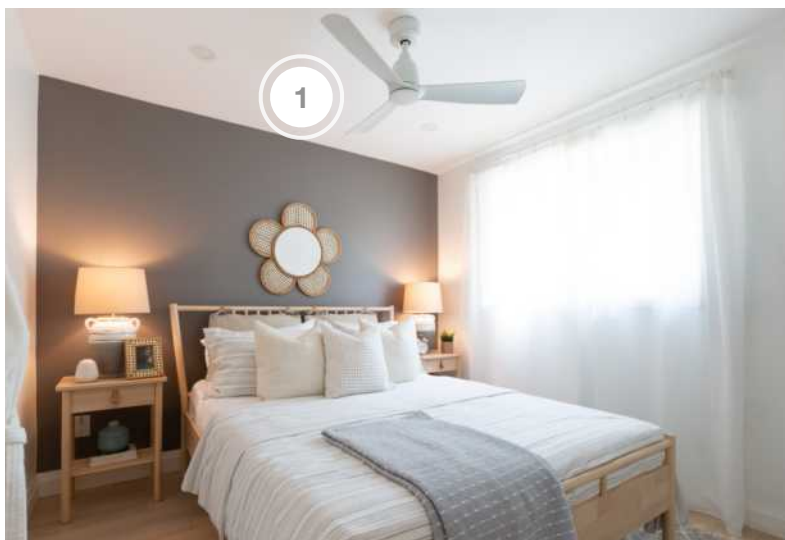

SCOTT'S VACATION HOUSE RULES

SHOPPING GUIDE | SEASON 4, EPISODE 2 | "BREEZY BEACH HOUSE"

1. FANIMATION - CEILING FANS
2. POLLARD - WINDOWS & DOORS
3. RAM BOARD - FLOOR PROTECTION
4. ROCKWOOL - INSULATION