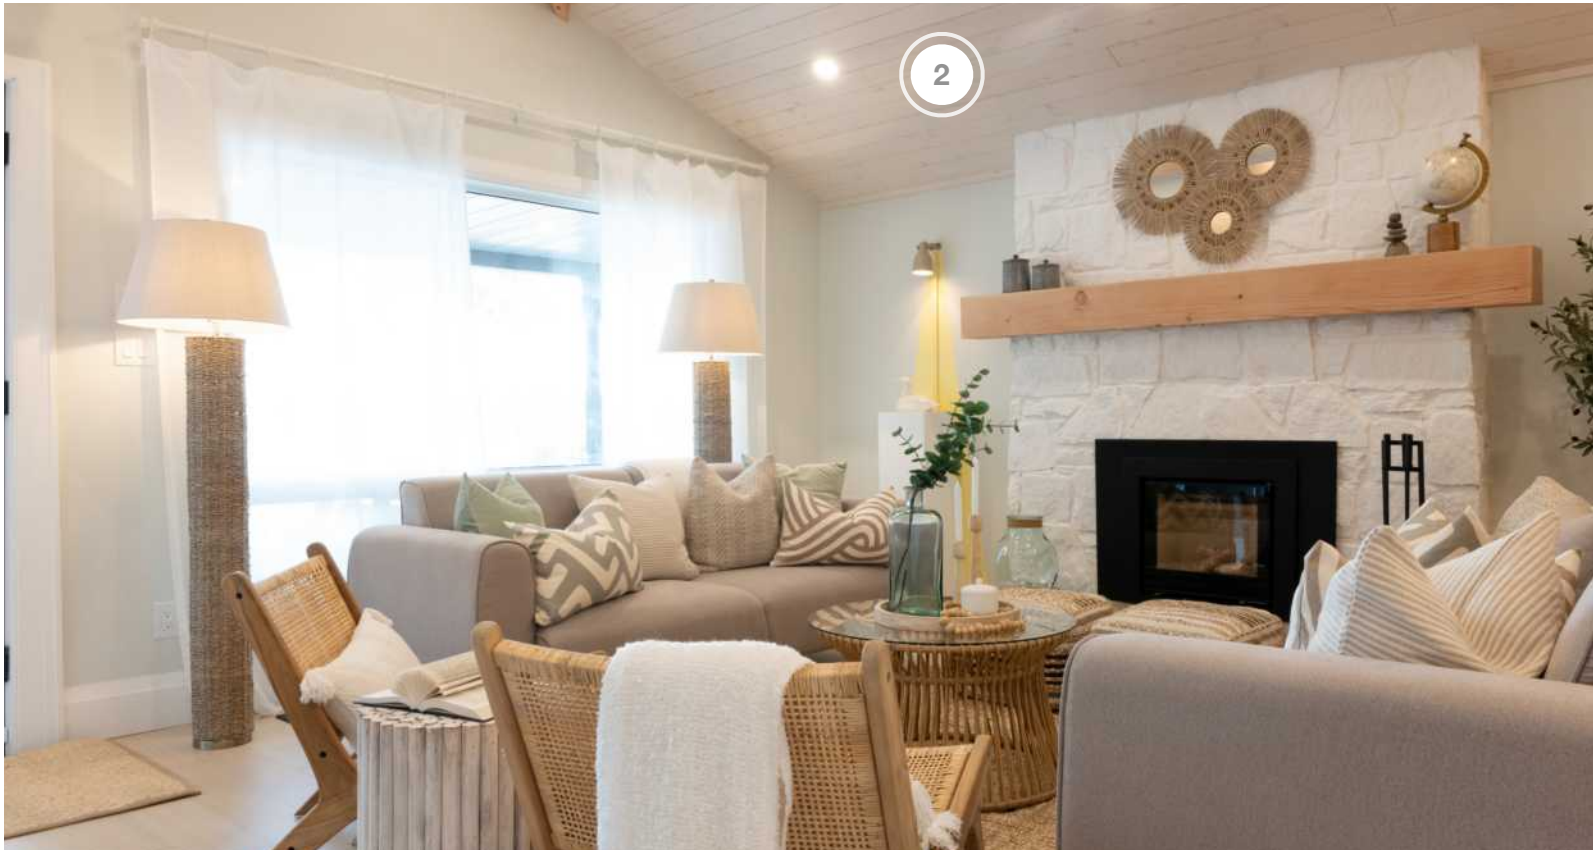

SCOTT'S VACATION HOUSE RULES

SHOPPING GUIDE | SEASON 4, EPISODE 2 | "BREEZY BEACH HOUSE"

1. MFKTO: WISHBONE CHAIRS & COFFEE TABLE
2. READY PINE - TONGUE & GROOVE
3. SCOTT MCGILLIVRAY COLLECTION - FLOORING
4. WOOD CREST CABINETRY - CUSTOM DESK