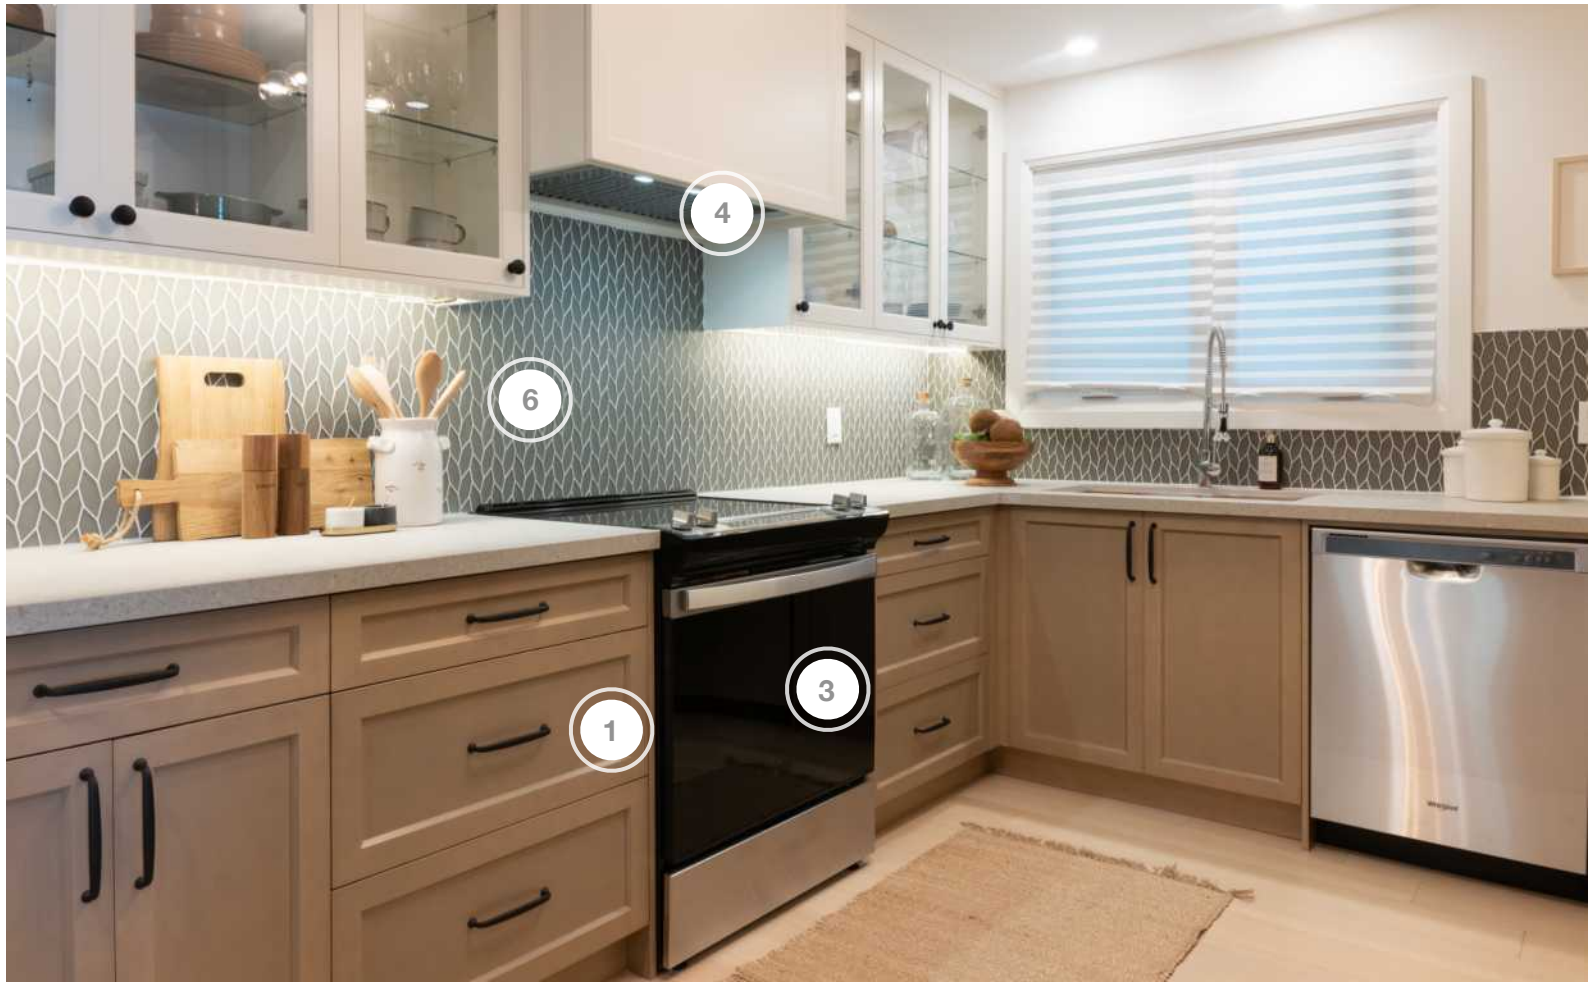

SCOTT'S VACATION HOUSE RULES

SHOPPING GUIDE | SEASON 4, EPISODE 2 | "BREEZY BEACH HOUSE"

1. BERENSON - HARDWARE
2. CIOT - COUNTERTOP
3. COAST APPLIANCES - APPLIANCES
4. CYCLONE RANGE HOODS INC - RANGE HOOD INSERT
5. ELKAY PROVIDED BY DOBBIN SALES - PLUMBING FIXTURES
6. JEFFREY COURT - BACKSPLASH TILE
7. LATITUDE COUNTERTOPS - COUNTERTOP FABRICATION