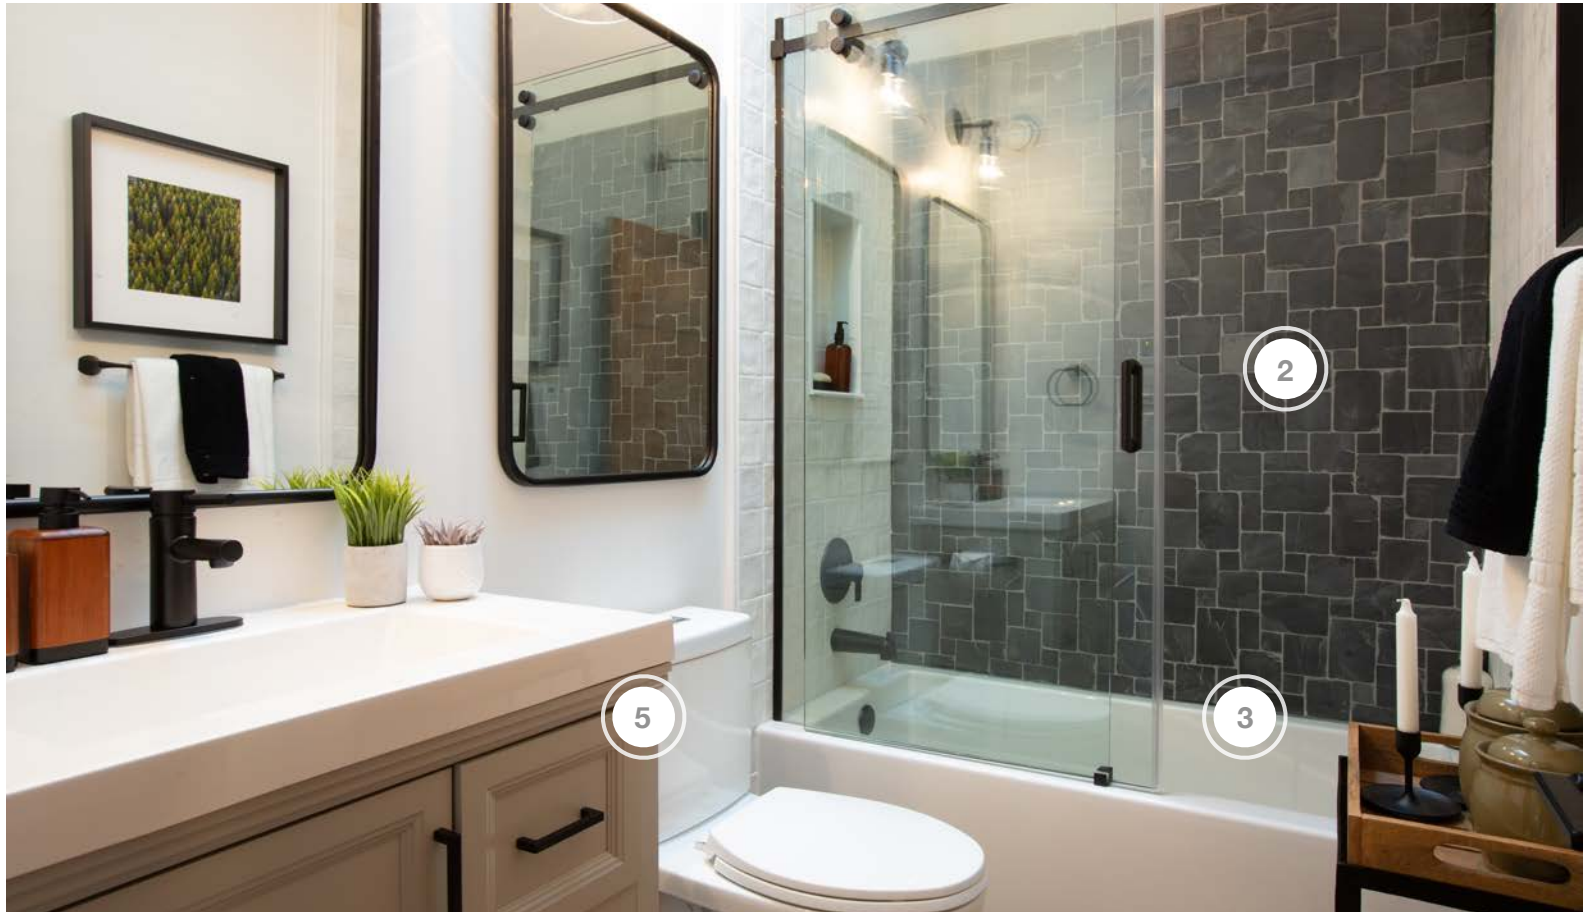

1. CIOT - MAIN BATH & BATHROOM 2 TILE
2. OLYMPIATILE + STONE - BATHROOM 2 TILE
3. SCHLUTER SYSTEMS - ENSUITE WATERPROOFING SYSTEM
4. SCOTT MCGILLIVRAY COLLECTION - MAIN BATH LIGHTING
5. SCOTT MCGILLIVRAY COLLECTION - MAIN BATH & BATHROOM 2 VANITY