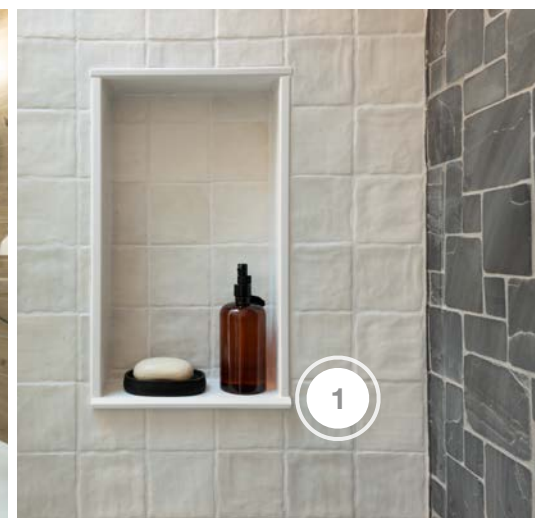

1. CIOT - MAIN BATH & BATHROOM 2 TILE
2. OLYMPIATILE + STONE - BATHROOM 2 TILE
3. SCHLUTER SYSTEMS - ENSUITE WATERPROOFING SYSTEM
4. SCOTT MCGILLIVRAY COLLECTION - MAIN BATH LIGHTING
5. SCOTT MCGILLIVRAY COLLECTION - MAIN BATH & BATHROOM 2 VANITY