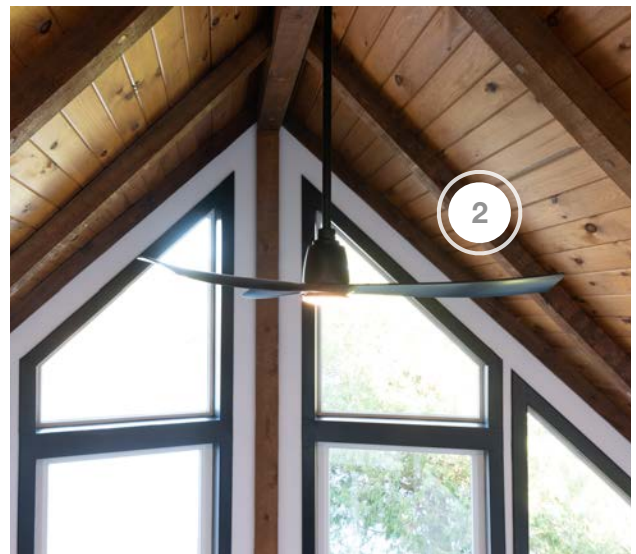

1. CIOT - FIREPLACE TILE
2. FANIMATION - CEILING FAN
3. LATITUDE COUNTERTOPS - FIREPLACE HEARTH
4. RAM BOARD - FLOOR PROTECTION
5. STUV - FIREPLACE

SCOTT'S VACATION HOUSE RULES

SHOPPING GUIDE | SEASON 4, PART B, EPISODE 3 | "PARADISE POINT"