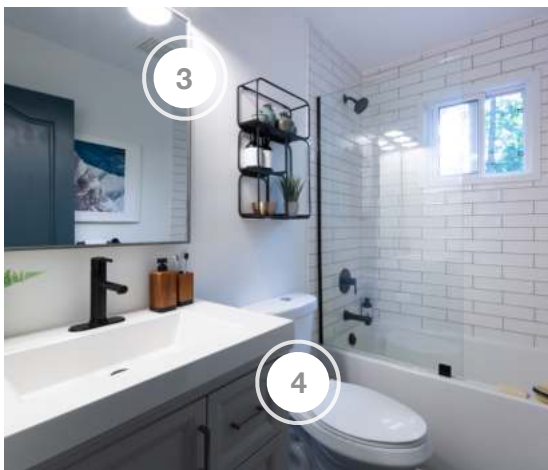

SCOTT'S VACATION HOUSE RULES

SHOPPING GUIDE | SEASON 5, EPISODE 6 | "SANDY PINES"

1. CIOT - BACKSPLASH
2. SCHLUTER - WATERPROOFING SYSTEM
3. SCOTT MCGILLIVRAY - UPPER FLOOR BATH LIGHTING
4. SCOTT MCGILLIVRAY - VANITIES