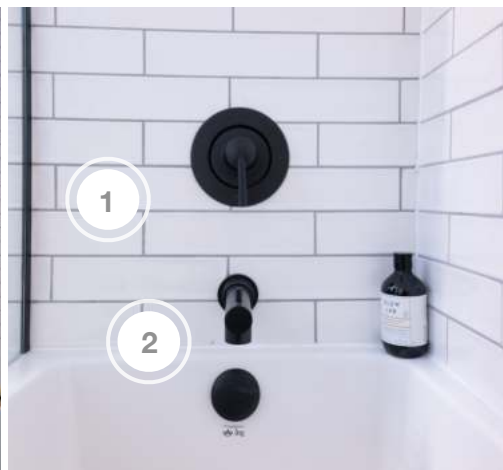

SCOTT'S VACATION HOUSE RULES

SHOPPING GUIDE | SEASON 5, EPISODE 6 | "SANDY PINES"

1. CIOT - BACKSPLASH
2. SCHLUTER - WATERPROOFING SYSTEM
3. SCOTT MCGILLIVRAY - UPPER FLOOR BATH LIGHTING
4. SCOTT MCGILLIVRAY - VANITIES