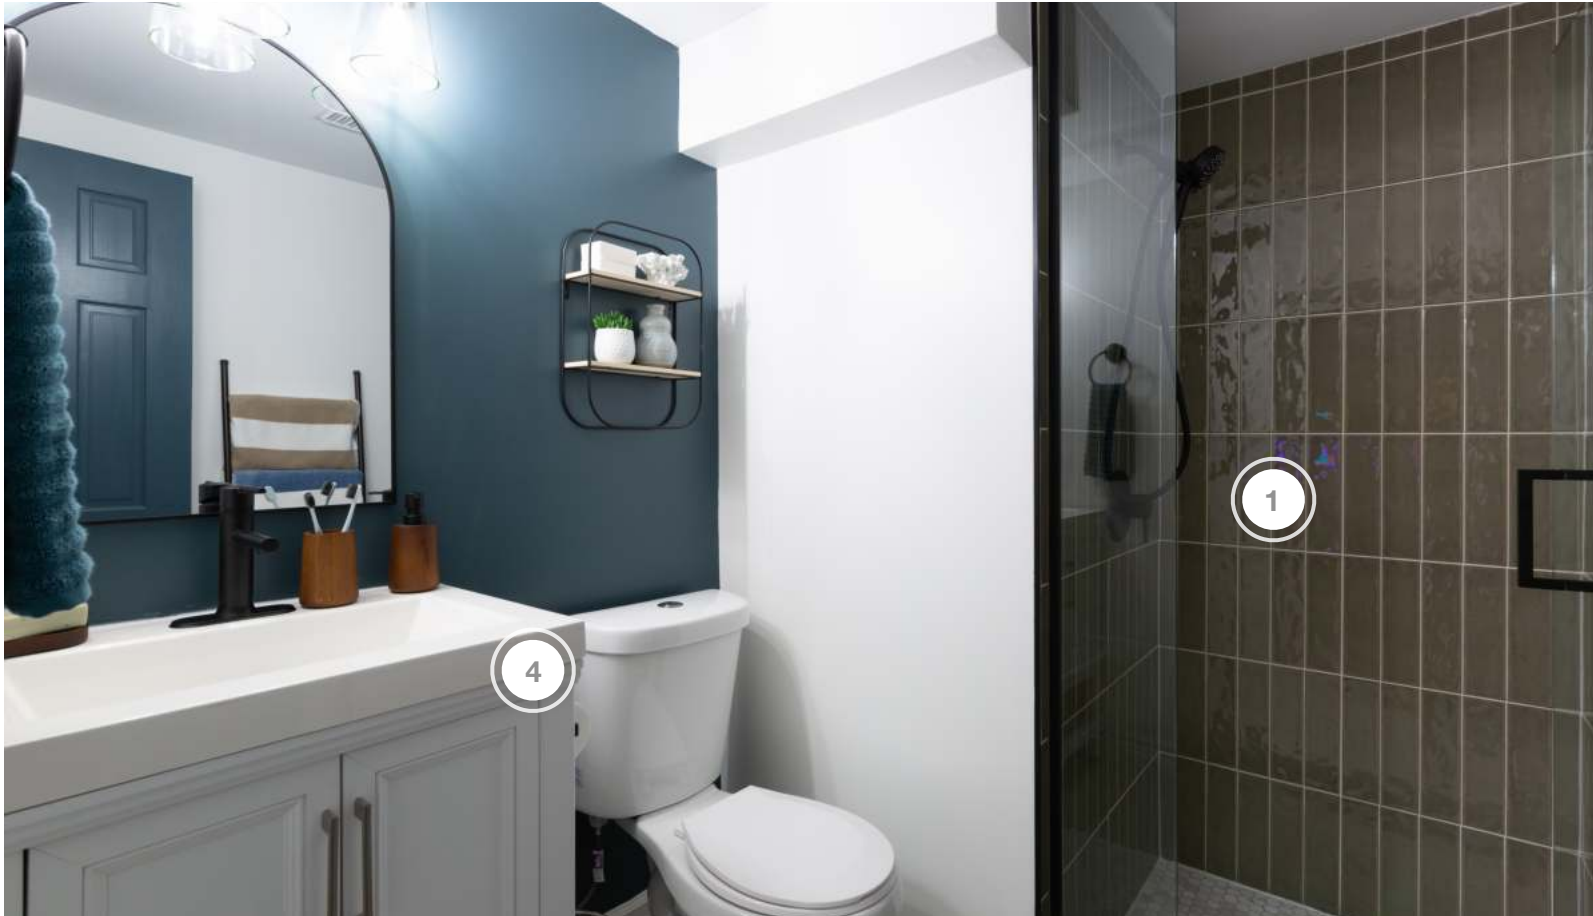

SCOTT'S VACATION HOUSE RULES

SHOPPING GUIDE | SEASON 5, EPISODE 6 | "SANDY PINES"

1. CIOT - BACKSPLASH
2. SCHLUTER - WATERPROOFING SYSTEM
3. SCOTT MCGILLIVRAY - UPPER FLOOR BATH LIGHTING
4. SCOTT MCGILLIVRAY - VANITIES