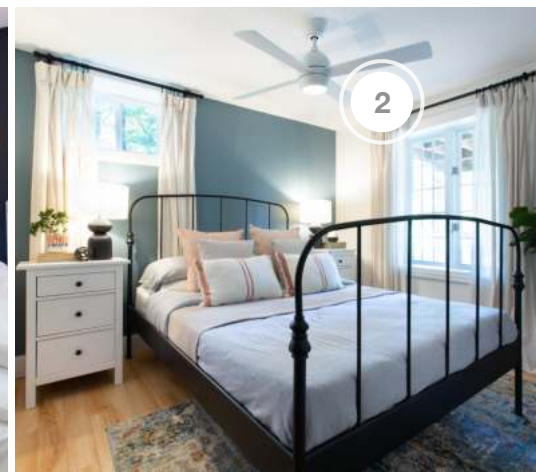

SCOTT'S VACATION HOUSE RULES

SHOPPING GUIDE | SEASON 5, EPISODE 6 | "SANDY PINES"

1. THE BRICK - FURNITURE
2. FANIMATION - CEILING FANS
3. POLLARD - WINDOWS & DOORS