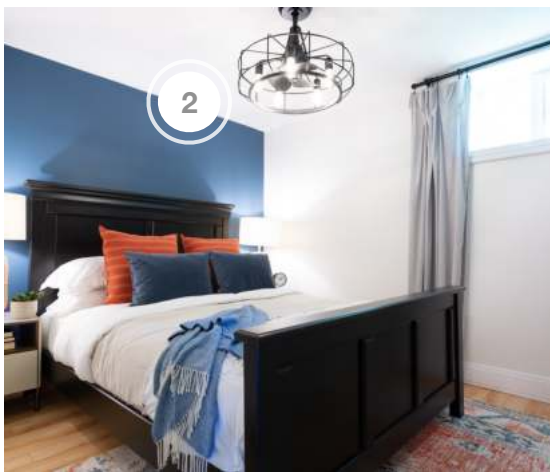

SCOTT'S VACATION HOUSE RULES

SHOPPING GUIDE | SEASON 5, EPISODE 6 | "SANDY PINES"

1. THE BRICK - FURNITURE
2. FANIMATION - CEILING FANS
3. POLLARD - WINDOWS & DOORS