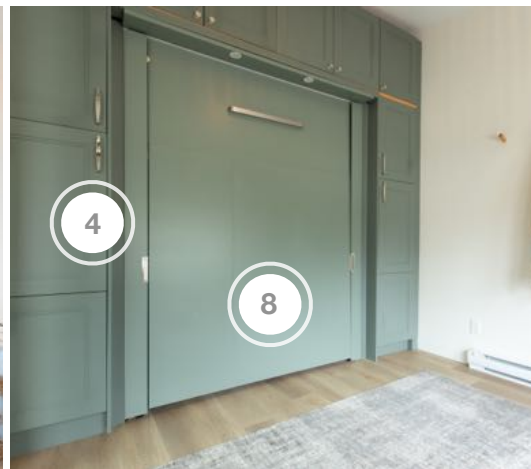

SCOTT'S VACATION HOUSE RULES

SHOPPING GUIDE | SEASON 5, EPISODE 2 | "RIVERSIDE RETREAT"

1. THE BRICK - FURNITURE & SAMSUNG APPLIANCES

2. AMERICAN LIGHTING - POT LIGHTS

3. BELANGER LAMINATES - COUNTERTOP

4. BERENSON - HARDWARE

5. GENERAL SHALE - AUTHENTIC THIN BRICK

6. POLLARD - WINDOWS & DOORS

7. REGENCY - FIREPLACE

8. WOODCREST - MUDROOM CABINETRY