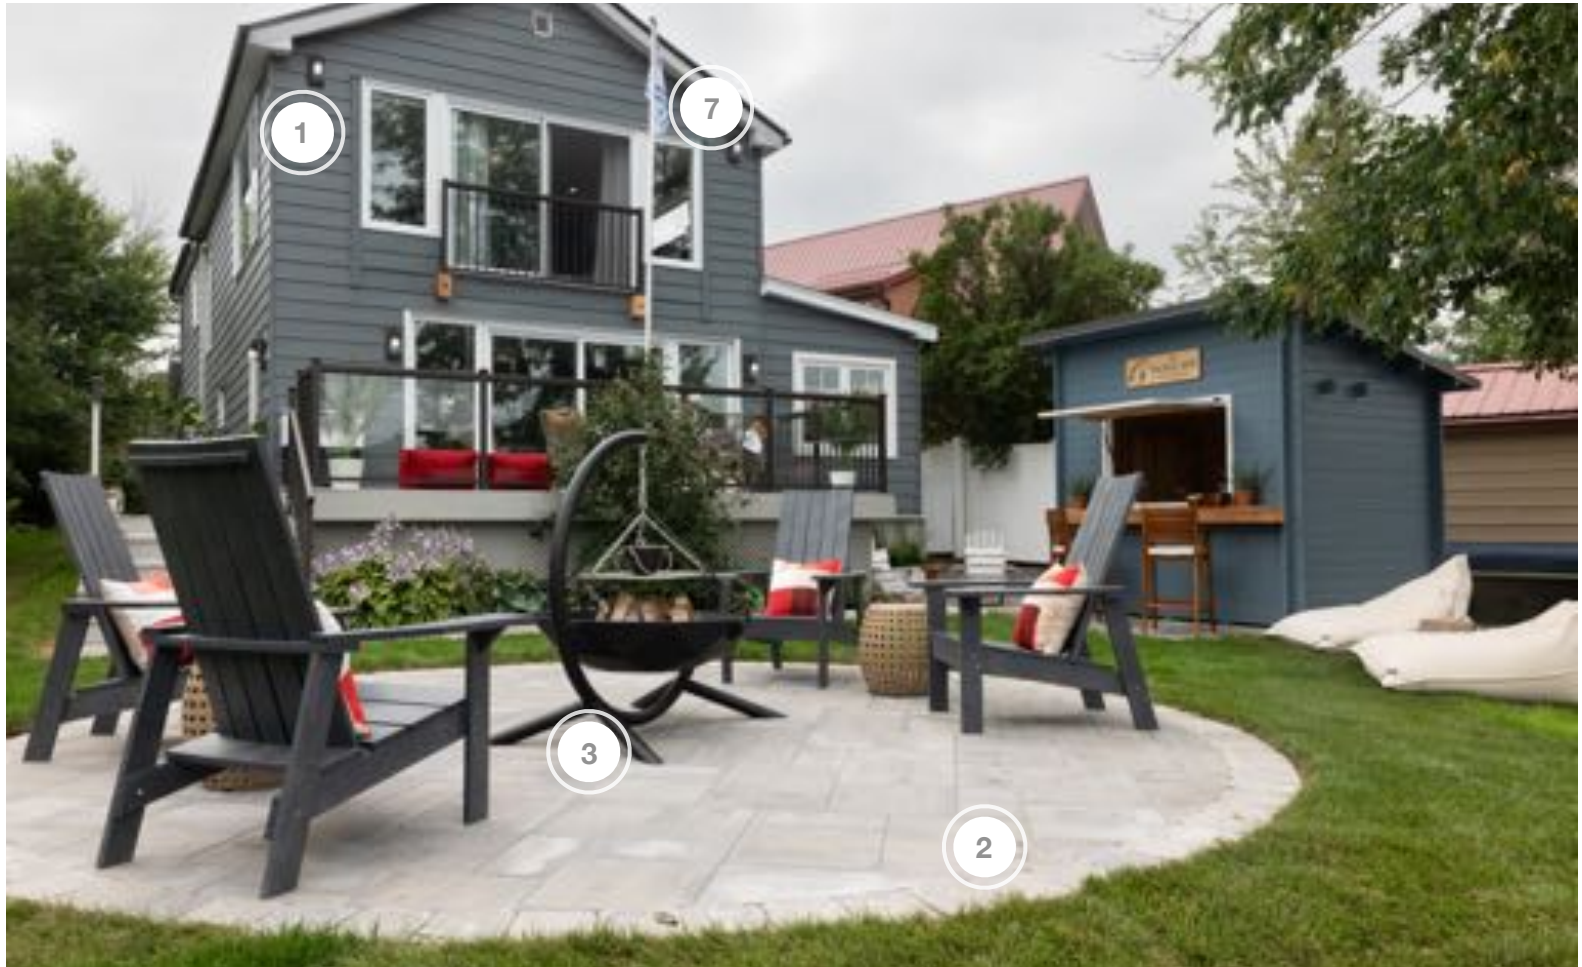

SCOTT'S VACATION HOUSE RULES

SHOPPING GUIDE | SEASON 5, EPISODE 2 | "RIVERSIDE RETREAT"

1. DVI - EXTERIOR LIGHTING

2. GRAND RIVER STONE - PAVERS

3. IRON EMBERS - PENDANT BOWL

4. NORKA LIVING - LOUNGE CHAIRS

5. REGAL IDEAS - EXTERIOR RAILING

6. SAWMILL STRUCTURES - LAKESIDE CABANA

7. THE FLAG STORE - LAKESIDE RETREAT FLAG

8. WINACOTT DESIGNS - TACKLE BOX SIGN