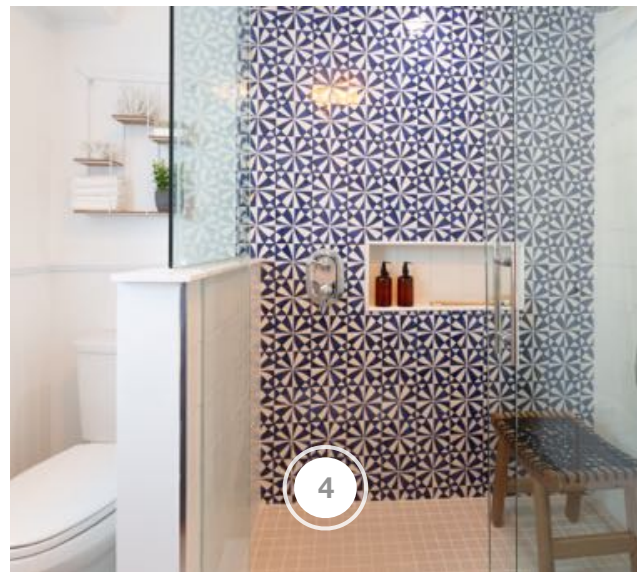

SCOTT'S VACATION HOUSE RULES

SHOPPING GUIDE | SEASON 5, EPISODE 2 | "RIVERSIDE RETREAT"

1. ABI MOULDINGS - INTERIOR DOORS & SHIPLAP
2. CIOT - BATHROOM 2 TILE
3. ELITE TRIMWORKS - BEADBOARD
4. SCHLUTER SYSTEMS - WATERPROOFING SYSTEM
5. SCOTT MCGILLIVRAY COLLECTION - MAIN BATH LIGHTING