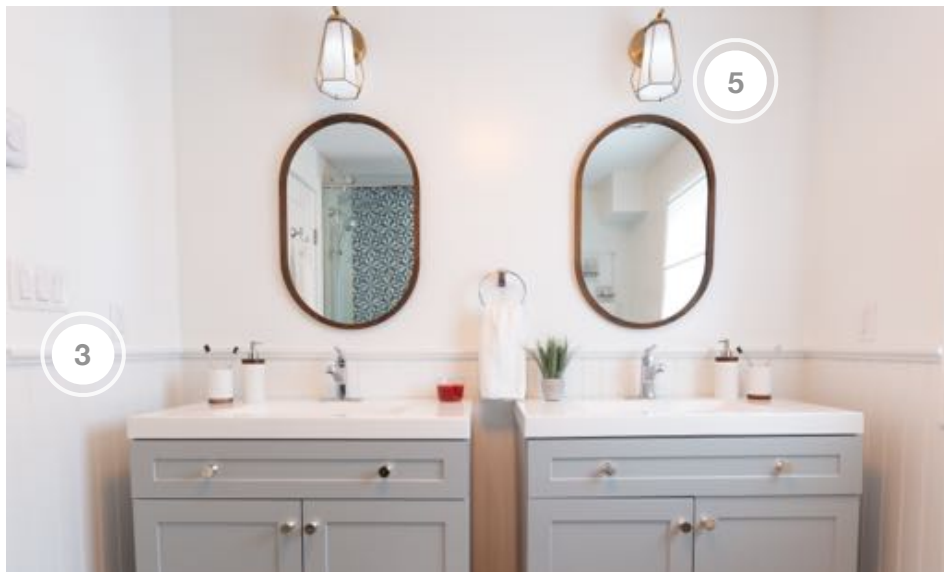

SCOTT'S VACATION HOUSE RULES

SHOPPING GUIDE | SEASON 5, EPISODE 2 | "RIVERSIDE RETREAT"

1. ABI MOULDINGS - INTERIOR DOORS & SHIPLAP
2. CIOT - BATHROOM 2 TILE
3. ELITE TRIMWORKS - BEADBOARD
4. SCHLUTER SYSTEMS - WATERPROOFING SYSTEM
5. SCOTT MCGILLIVRAY COLLECTION - MAIN BATH LIGHTING