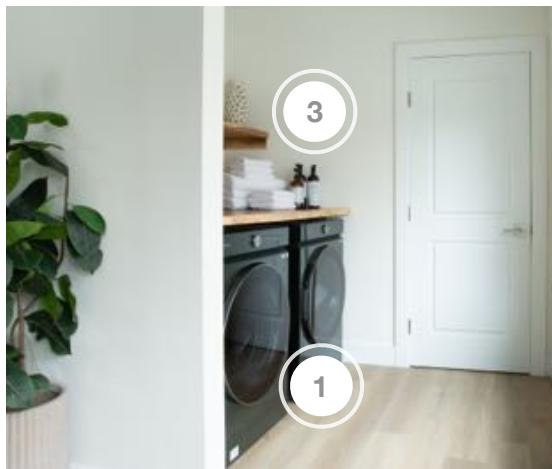

SCOTT'S VACATION HOUSE RULES

SHOPPING GUIDE | SEASON 5, EPISODE 2 | "RIVERSIDE RETREAT"

1. THE BRICK - FURNITURE & SAMSUNG APPLIANCES

2. AMERICAN LIGHTING - POT LIGHTS

3. BELANGER LAMINATES - COUNTERTOP

4. BERENSON - HARDWARE

5. GENERAL SHALE - AUTHENTIC THIN BRICK

6. POLLARD - WINDOWS & DOORS

7. REGENCY - FIREPLACE

8. WOODCREST - MUDROOM CABINETRY