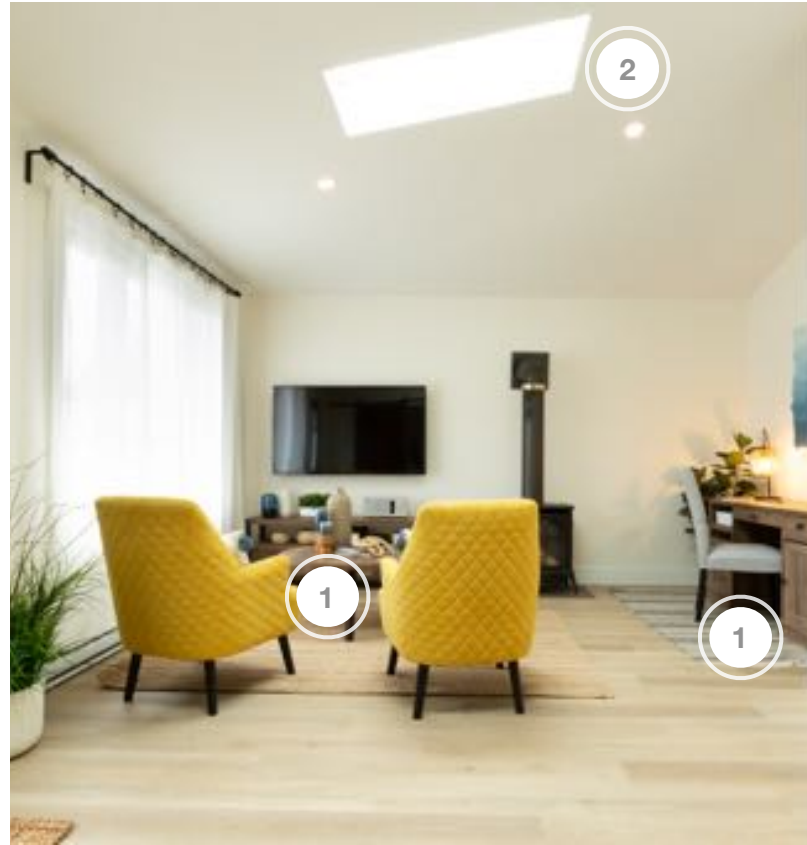

SCOTT'S VACATION HOUSE RULES

SHOPPING GUIDE | SEASON 5, EPISODE 2 | "RIVERSIDE RETREAT"

1. THE BRICK - FURNITURE & SAMSUNG APPLIANCES

2. AMERICAN LIGHTING - POT LIGHTS

3. BELANGER LAMINATES - COUNTERTOP

4. BERENSON - HARDWARE

5. GENERAL SHALE - AUTHENTIC THIN BRICK

6. POLLARD - WINDOWS & DOORS

7. REGENCY - FIREPLACE

8. WOODCREST - MUDROOM CABINETRY