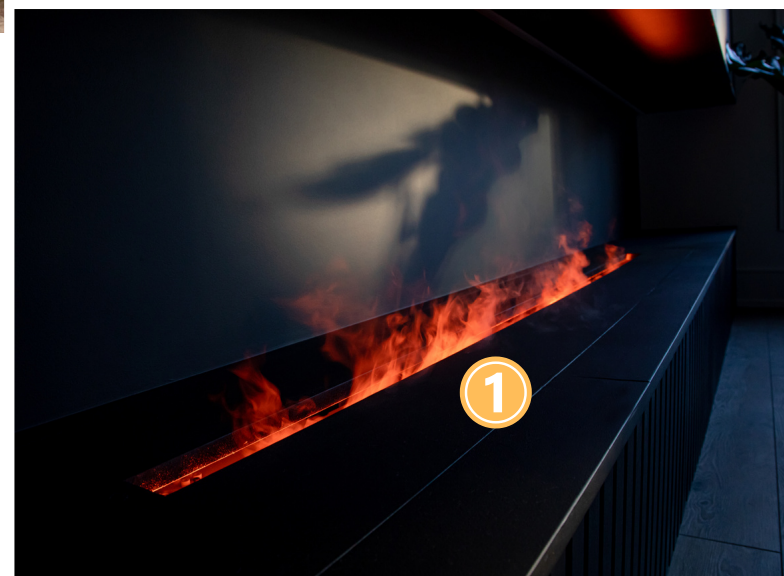

SHOP THE LOOK

SEASON 2, EPISODE 2014
CAMEAL & DWAYNE

1. Fireplace | **Dimplex**

2. Wall Panels | **Andor Willow**

3. Flooring | **Twelve Oaks**

4. Wall Paint | **BEHR PREMIUM PLUS®** |

Colour: Cameo White MQ3-32