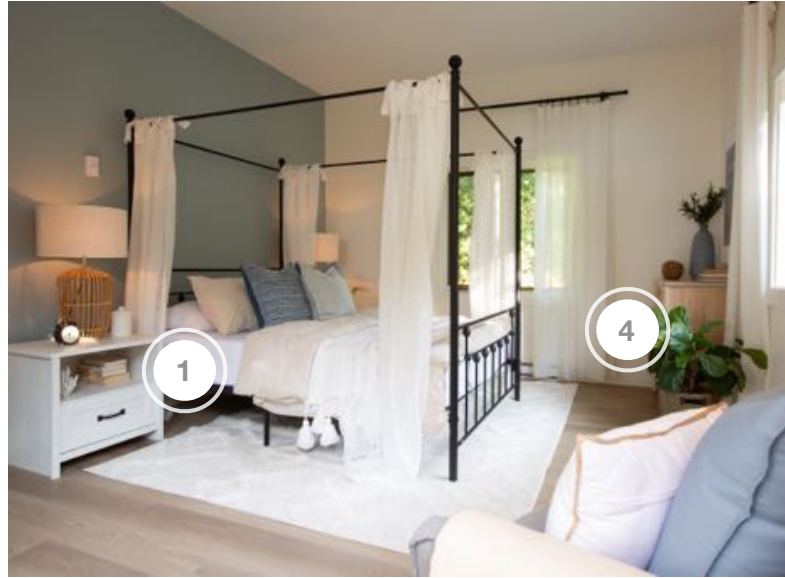

SCOTT'S VACATION HOUSE RULES

SHOPPING GUIDE | SEASON 5, EPISODE 1 | "COASTAL COTTAGE"

1. THE BRICK - FURNITURE
2. FANIMATION - CEILING FANS
3. HOFT SOLUTIONS - PLANTER
4. ROCKWOOL - INSULATION