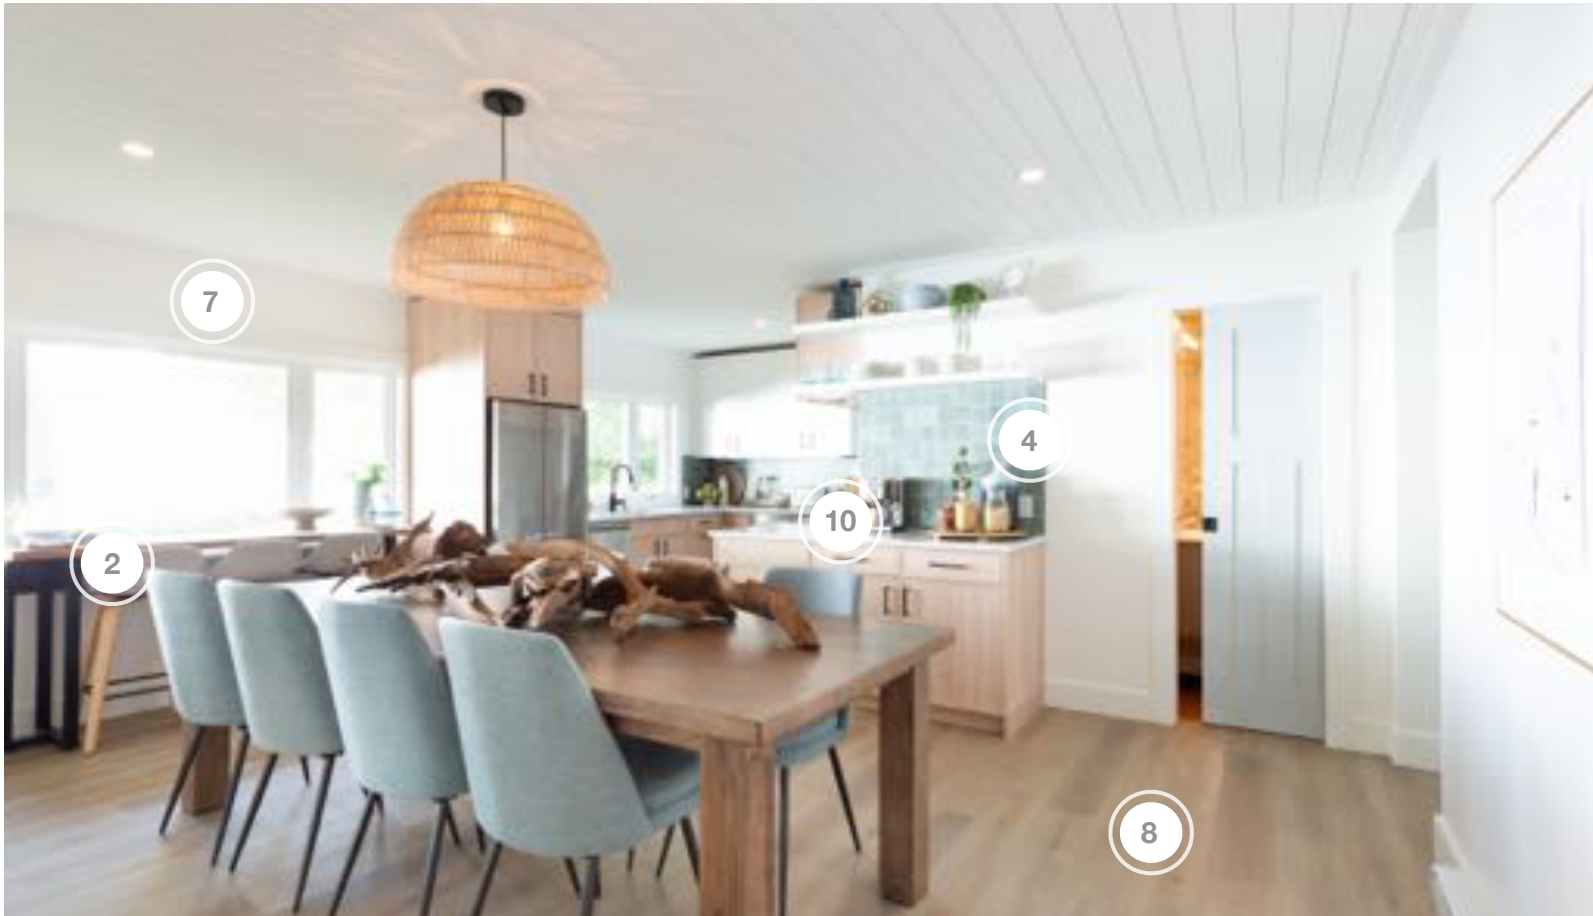

SCOTT'S VACATION HOUSE RULES

SHOPPING GUIDE | SEASON 5, EPISODE 1 | "COASTAL COTTAGE"

1. THE BRICK - SAMSUNG APPLIANCES

2. BELANGER COUNTERTOPS - COUNTERTOP

3. BERENSON - HARDWARE

4. CIOT - BACKSPLASH

5. DVI - DINING ROOM PENDANT

6. LATITUDE COUNTERTOPS - COUNTERTOP FABRICATION

7. POLLARD - WINDOWS

8. RAM BOARD - FLOOR PROTECTION

9. RICHELIEU - STORAGE SOLUTION

10. TEN ONE DESIGN - WFI PORT