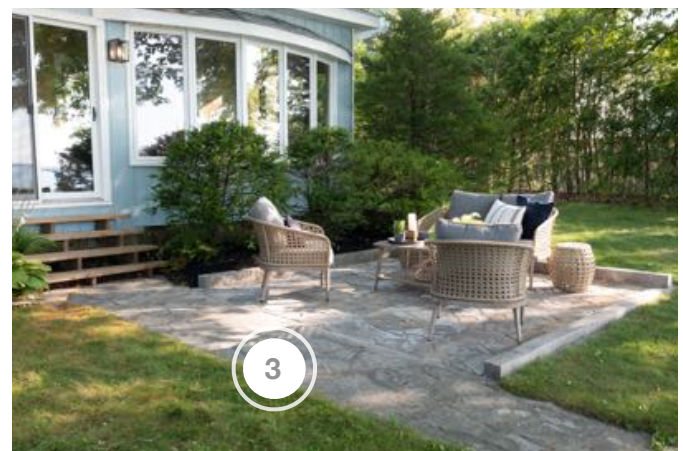

# SCOTT'S VACATION HOUSE RULES

SHOPPING GUIDE | SEASON 5, EPISODE 1 | "COASTAL COTTAGE"

1. BACKYARD DISCOVERY CANADA - PERGOLA
2. DVI - EXTERIOR LIGHTING
3. GRAND RIVER NATURAL STONE - EXTERIOR PAVERS

4. NYDOCK - PONTOON BOAT
5. REGAL IDEAS - EXTERIOR RAILING