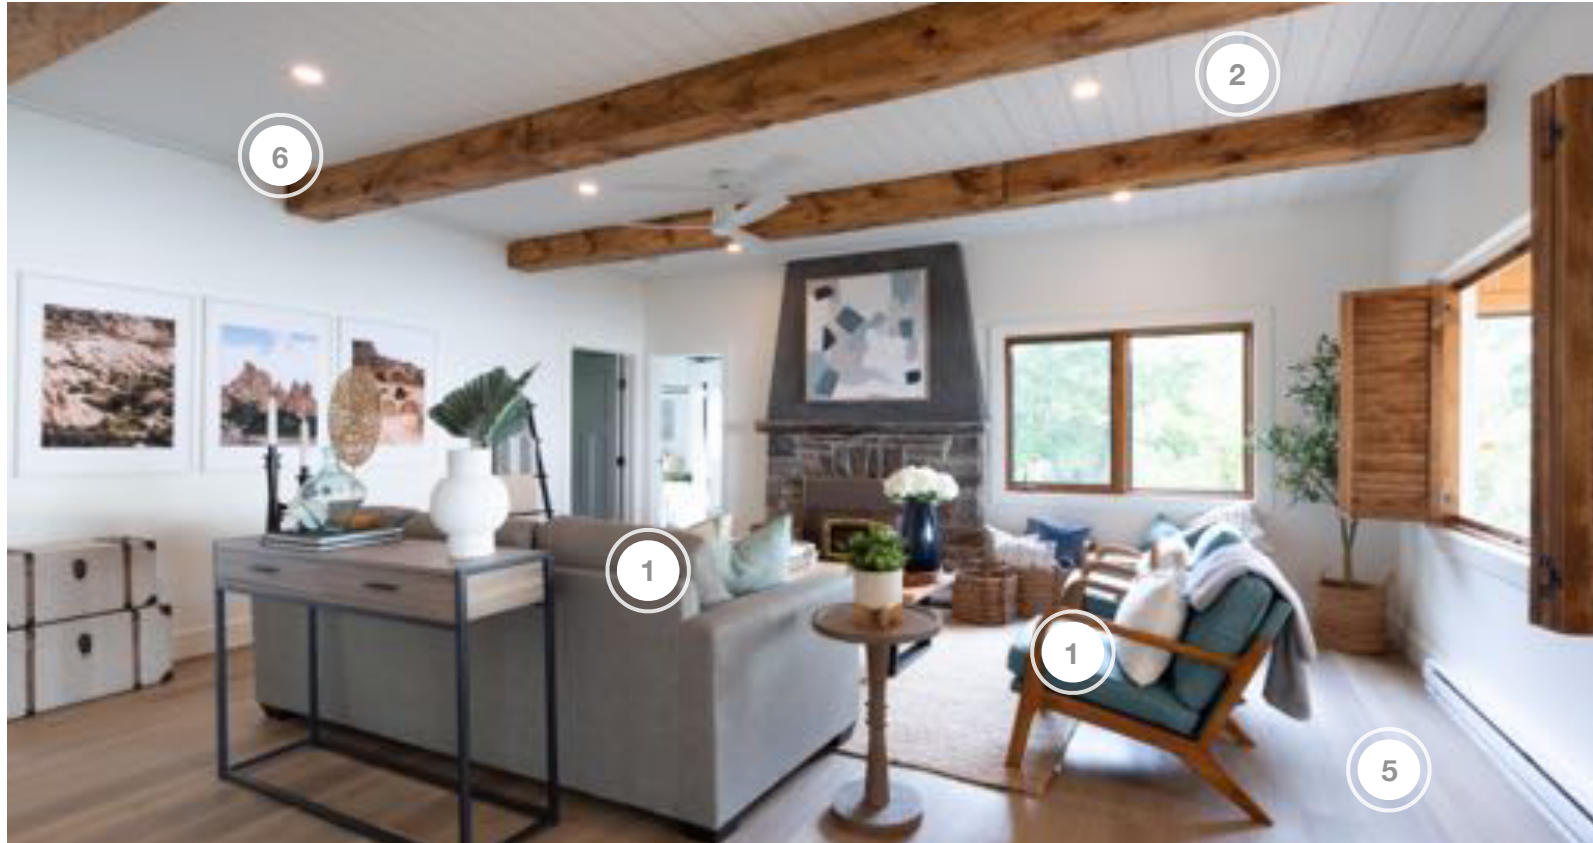

# SCOTT'S VACATION HOUSE RULES

SHOPPING GUIDE | SEASON 5, EPISODE 1 | "COASTAL COTTAGE"

1. THE BRICK - FURNITURE
2. ABI MOULDINGS - INTERIOR DOORS & SHIPLAP
3. CANADA CUSTOM SHUTTERS - LOUVERED SHUTTERS
4. FANIMATION - CEILING FAN
5. PURPARKET - FLOORING
6. VINTAGE WOODCRAFTERS - FAUX BEAMS