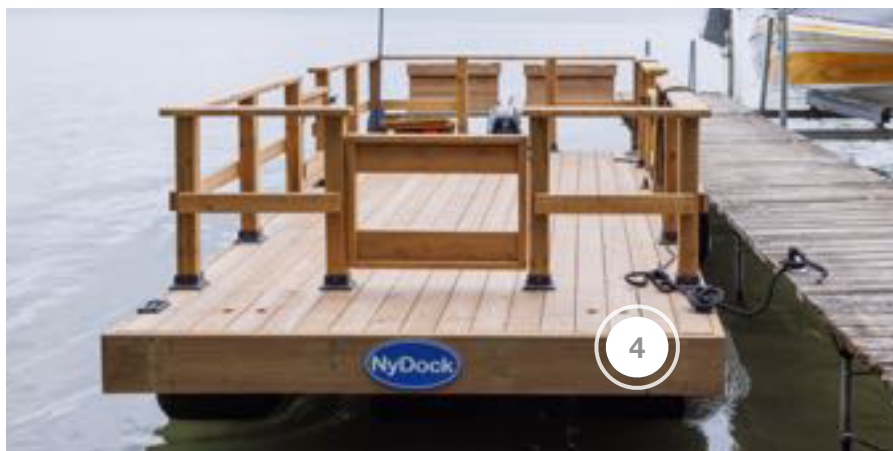

# SCOTT'S VACATION HOUSE RULES

SHOPPING GUIDE | SEASON 5, EPISODE 1 | "COASTAL COTTAGE"

1. THE BRICK - FURNITURE
2. FANIMATION - CEILING FANS
3. HOFT SOLUTIONS - PLANTER
4. ROCKWOOL - INSULATION

# SCOTT'S VACATION HOUSE RULES

SHOPPING GUIDE | SEASON 5, EPISODE 1 | "COASTAL COTTAGE"

1. BACKYARD DISCOVERY CANADA - PERGOLA
2. DVI - EXTERIOR LIGHTING
3. GRAND RIVER NATURAL STONE - EXTERIOR PAVERS

4. NYDOCK - PONTOON BOAT
5. REGAL IDEAS - EXTERIOR RAILING