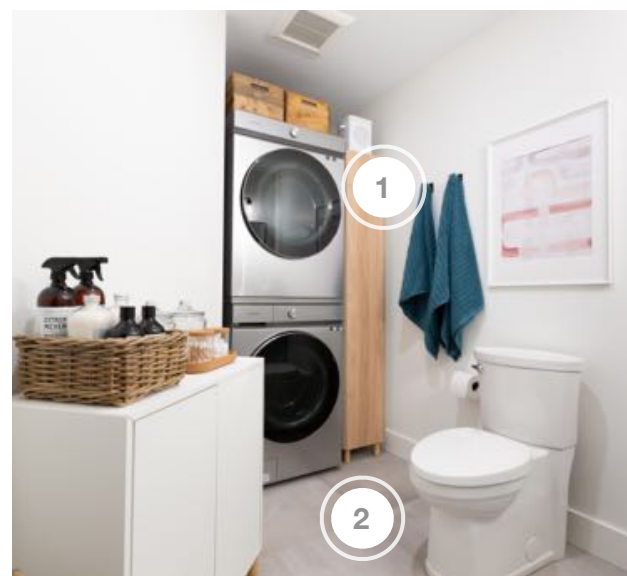

# SCOTT'S VACATION HOUSE RULES

SHOPPING GUIDE | SEASON 5, EPISODE 1 | "COASTAL COTTAGE"

1. THE BRICK - SAMSUNG WASHER & DRYER
2. CIOT - POWDER ROOM TILE
3. SCHLAGE - ENTRY DOOR HANDLE & LOCK
4. SCHLUTER - WATERPROOFING SYSTEM
5. SCOTT MCGILLIVRAY - POWDER ROOM LIGHTING