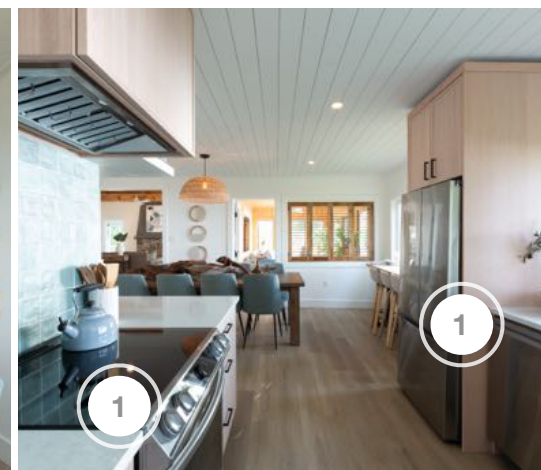

SCOTT'S VACATION HOUSE RULES

SHOPPING GUIDE | SEASON 5, EPISODE 1 | "COASTAL COTTAGE"

1. THE BRICK - SAMSUNG APPLIANCES

2. BELANGER COUNTERTOPS - COUNTERTOP

3. BERENSON - HARDWARE

4. CIOT - BACKSPLASH

5. DVI - DINING ROOM PENDANT

6. LATITUDE COUNTERTOPS - COUNTERTOP FABRICATION

7. POLLARD - WINDOWS

8. RAM BOARD - FLOOR PROTECTION

9. RICHELIEU - STORAGE SOLUTION

10. TEN ONE DESIGN - WFI PORT