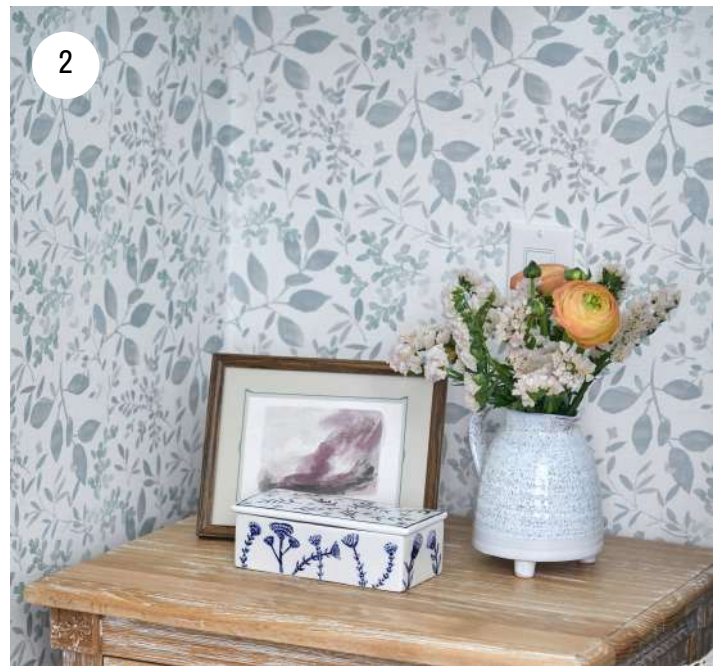

FARMHOUSE FACELIFT

SHERRY - SHOPPING GUIDE

1. AREA RUGS: Jaipur Living | [Naturals Monaco NLM05](#) | [Someplace In Time SPT09](#)

2. WALLPAPER: Brewster Home Fashions | [Tinker Teal Woodland Botanical Wallpaper](#)