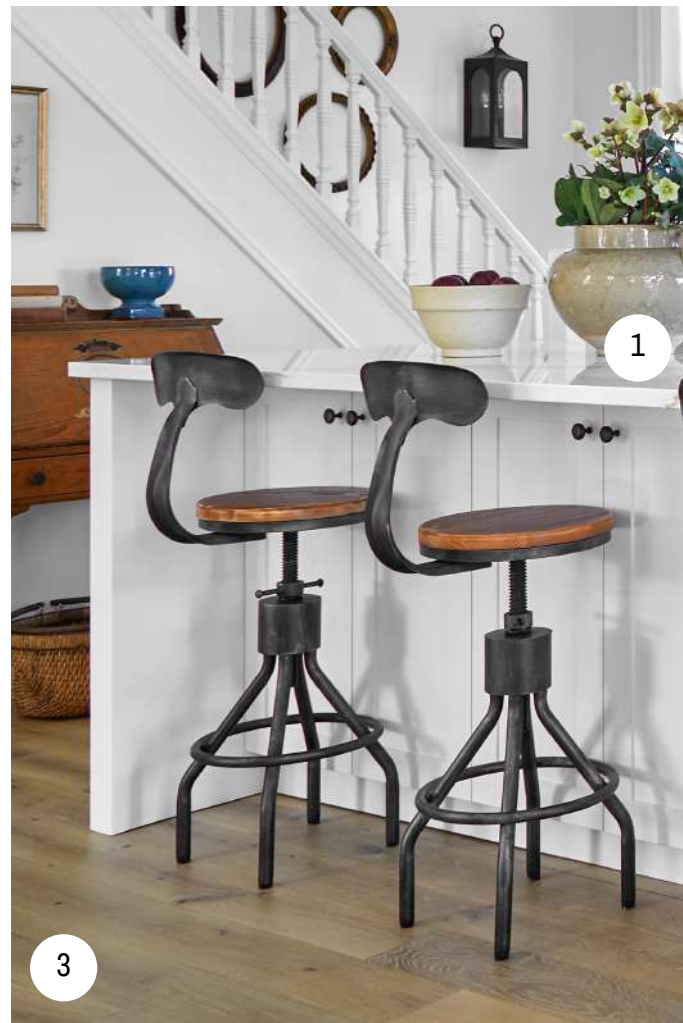

FARMHOUSE FACELIFT

SHERRY - SHOPPING GUIDE

1. COUNTERTOP & BACKSPLASH: SIX + ONE STONE | [Serenity Gold Lucent](#)
2. SINK & FAUCET: Vogt Industries | [Neustadt GS Vogranite Apron Front Kitchen Sink in Java Brown](#) | [Zehn Bridge Kitchen Faucet With 3-Spoke Handles](#) |
3. ENGINEERED HARDWOOD: Fuzion Flooring | [Northern Retreat in Cavern](#)
4. CUSTOM KITCHEN CABINETS: [Grimsby Custom Cabinets](#)
5. RUG: Jaipur Living | [Kindred KND16 Runner](#)