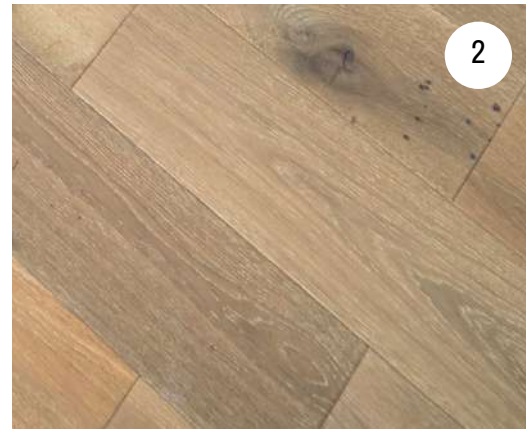

FARMHOUSE FACELIFT

SHERRY - SHOPPING GUIDE

1. CUSTOM CABINETS: [Grimby Custom Cabinets](#)

2. ENGINEERED HARDWOOD: Fuzion Flooring | [Northern Retreat in Cavern](#)

3. WALLPAPER: Brewster Home Fashions | [Tinker Teal Woodland Botanical Wallpaper](#)