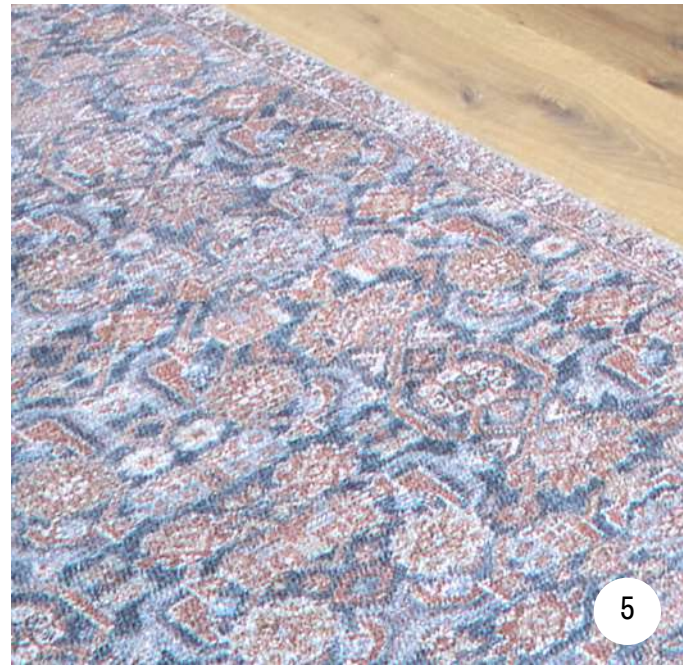

FARMHOUSE FACELIFT

SHERRY - SHOPPING GUIDE

1. COUNTERTOP & BACKSPLASH: SIX + ONE STONE | [Serenity Gold Lucent](#)
2. SINK & FAUCET: Vogt Industries | [Neustadt GS Vogranite Apron Front Kitchen Sink in Java Brown](#) | [Zehn Bridge Kitchen Faucet With 3-Spoke Handles](#) |
3. ENGINEERED HARDWOOD: Fuzion Flooring | [Northern Retreat in Cavern](#)
4. CUSTOM KITCHEN CABINETS: [Grimsby Custom Cabinets](#)
5. RUG: Jaipur Living | [Kindred KND16 Runner](#)