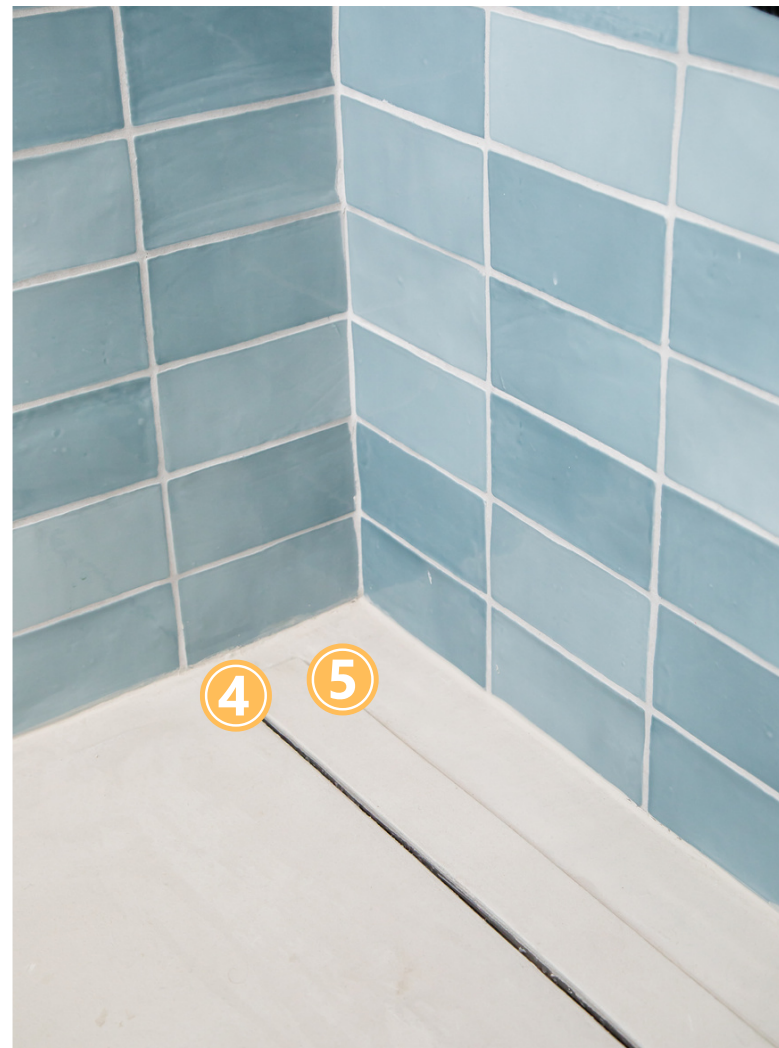

SHOP THE LOOK

SEASON 2, EPISODE 2015
LUZ

1. Vapor-Retardant Membrane
2. Modified Thin-set Mortar
3. Prefabricated Shower Niche
4. Linear Drain
5. Frameless Tile Grate

All from **Schluter Systems**