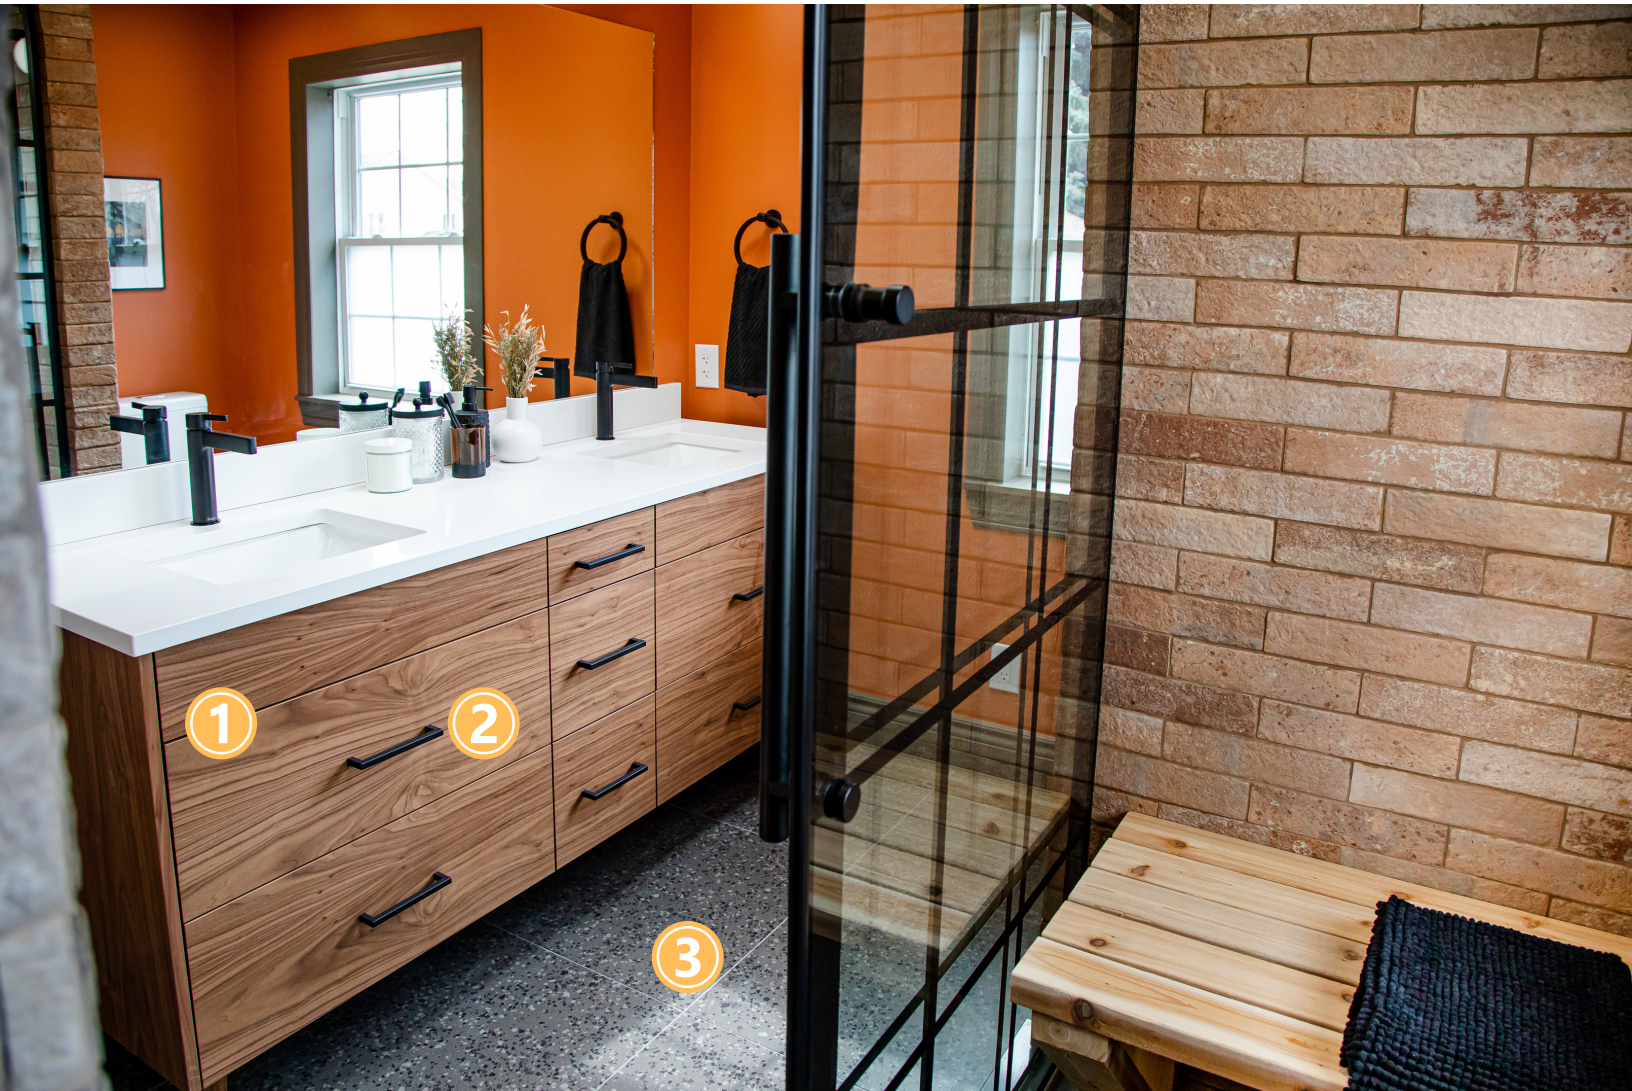

# SHOP THE LOOK

SEASON 2, EPISODE 2019  
**BRAD & KATIE**

**1.** Wall Paint | **BEHR PREMIUM PLUS®** | Moroccan Sky PPU3-01

**2.** Shower Head | **House of Rohl**

**3.** Hand Shower | **House of Rohl**

**4.** Shower Valve | **House of Rohl**

**5.** Tile | **Ciot**

**6.** Shower Niche & Waterproofing | **Schluter**

**SHOP THE LOOK**  
SEASON 2, EPISODE 2019  
**BRAD & KATIE**

**1. Vanity | The Vanity Store**

**2. Drawer Pulls | Emtek**

**3. Tile | Ciot**

**4. Faucet | House of Rohl**

**SHOP THE LOOK**  
SEASON 2, EPISODE 2019  
**BRAD & KATIE**

**1. Vanity | The Vanity Store**

**2. Vanity Pulls | Emtek**

**3. Faucet | House of Rohl**

**4. Wall Paint | BEHR PREMIUM PLUS® | Charismatic PPU6-14**

**SHOP THE LOOK**  
SEASON 2, EPISODE 2019  
**BRAD & KATIE**

- 1. Skylight | Velux**
- 2. Shower Kit | House of Rohl**
- 3. Tub | House of Rohl**
- 4. Waterproofing & Shelves | Schluter Systems**

**SHOP THE LOOK**  
SEASON 2, EPISODE 2019  
**BRAD & KATIE**